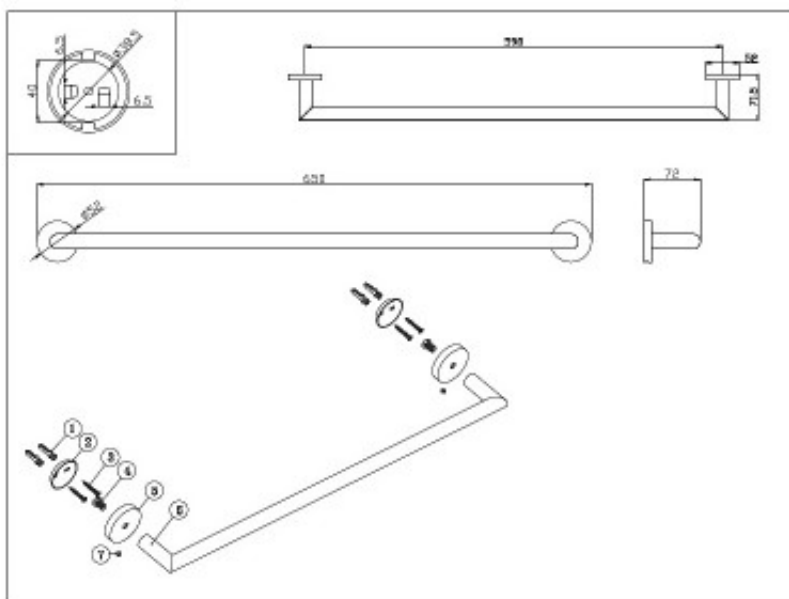

Boston II Single Towel Rail 650mm

Product Code:165565

1800 RAYMOR
raymor.com.au

Raymor
more like you

Boston II Single Towel Rail 650mm

PRODUCT SPECIFICATION

Product Code	165565
Material	Brass Construction
Finish	Chrome
Warranty	Visit raymor.com.au
Size	650mm

Printed:27/09/2020

© Raymor 2017. All rights reserved.

All measurements are in millimetres and are to be used as a guide only. Specifications and materials may change without notice. Whilst all care has been taken to ensure that all details are correct at the time of print we reserve the right to correct any errors, inaccuracies or omissions or to change or update any details or information at any time without notice.