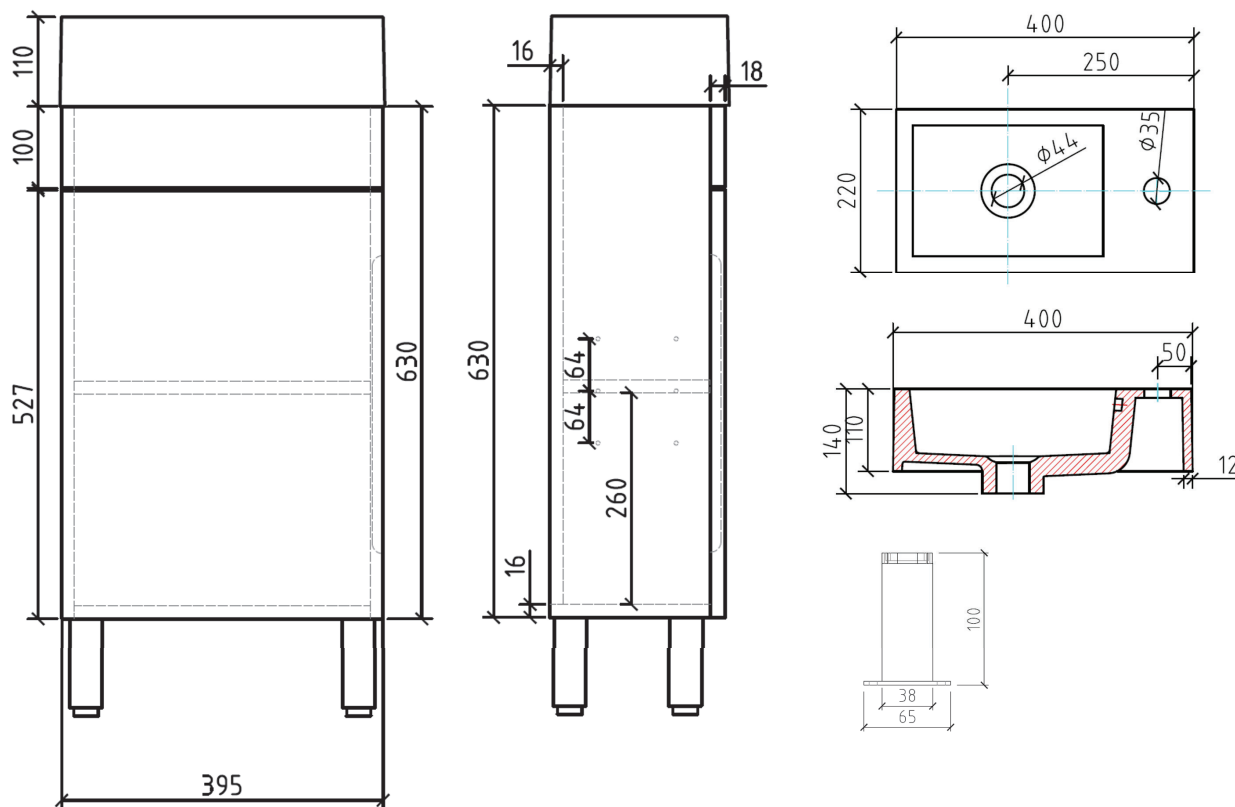

For more information call 1800 BATHROOM (1800 228 476) or visit [raymor.com.au](http://raymor.com.au)

© Registered trademark of Tradelink. All dimensions are in millimetres. Dimensions are approximate and should be checked against the physical product before installation. Changes may be made to this specification without notice due to our commitment to continual improvement. See [raymor.com.au](http://raymor.com.au) for full warranty details.

All dimensions in mm.

Version 1

# Austin Vanity with Legs 400mm White.

Product Code: 157306

For more information call 1800 BATHROOM (1800 228 476) or visit [raymor.com.au](http://raymor.com.au)

© Registered trademark of Tradelink. All dimensions are in millimetres. Dimensions are approximate and should be checked against the physical product before installation. Changes may be made to this specification without notice due to our commitment to continual improvement. See [raymor.com.au](http://raymor.com.au) for full warranty details.

All dimensions in mm.  
Version 1

raymor