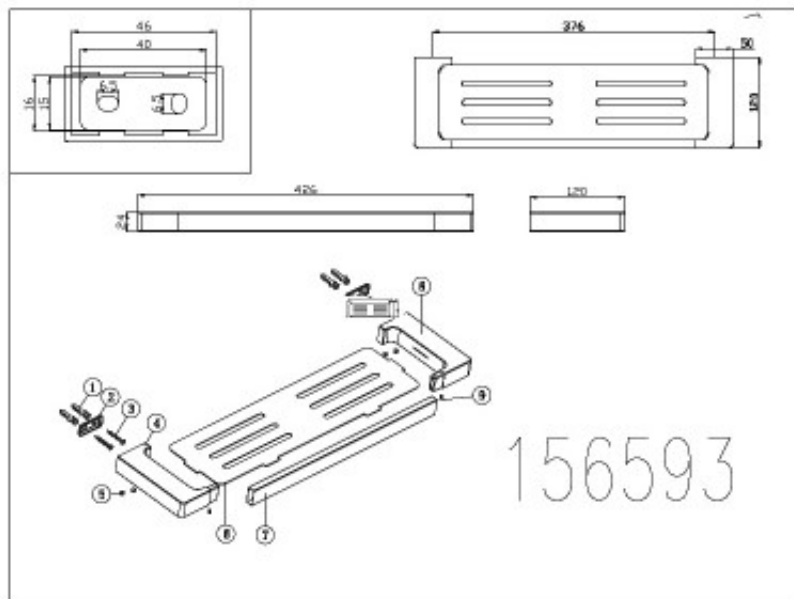

Edge II Metal Shelf Black

Product Code:156593

1800 RAYMOR
raymor.com.au

Raymor
more like you

Edge II Metal Shelf Black

PRODUCT SPECIFICATION

Product Code	156593
Material	Brass Construction
Finish	Powder Coated Matte Black Finish
Inclusions	Installation Instructions
Warranty	Visit raymor.com.au

Printed:27/09/2020

© Raymor 2017. All rights reserved.

All measurements are in millimetres and are to be used as a guide only. Specifications and materials may change without notice. Whilst all care has been taken to ensure that all details are correct at the time of print we reserve the right to correct any errors, inaccuracies or omissions or to change or update any details or information at any time without notice.