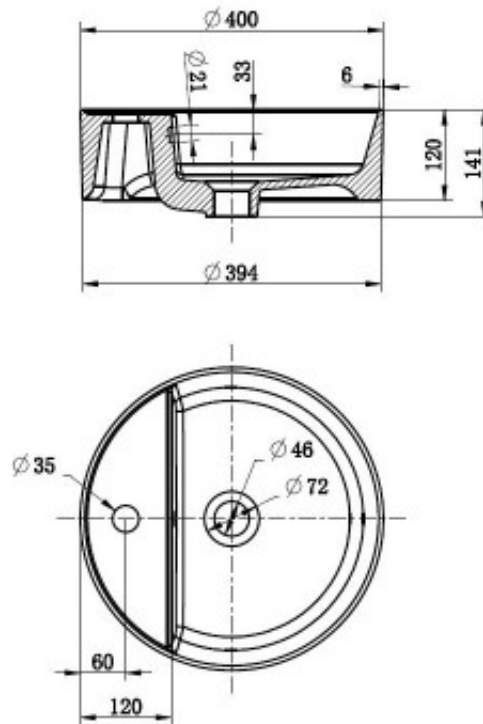

Ambition Fine Line Basin Round with taphole

Product Code:158564

1800 RAYMOR
raymor.com.au

Raymor
more like you

Ambition Fine Line Basin Round with taphole

PRODUCT SPECIFICATION

Product Code	158564
Material	Vitreous China
Inclusions	Installation Instructions
Warranty	Visit raymor.com.au
Item Colour	White
Plug and Waste	Included
Type	Counter Top
Tap hole	One Tap Hole

Printed:27/09/2020

© Raymor 2017. All rights reserved.

All measurements are in millimetres and are to be used as a guide only. Specifications and materials may change without notice. Whilst all care has been taken to ensure that all details are correct at the time of print we reserve the right to correct any errors, inaccuracies or omissions or to change or update any details or information at any time without notice.