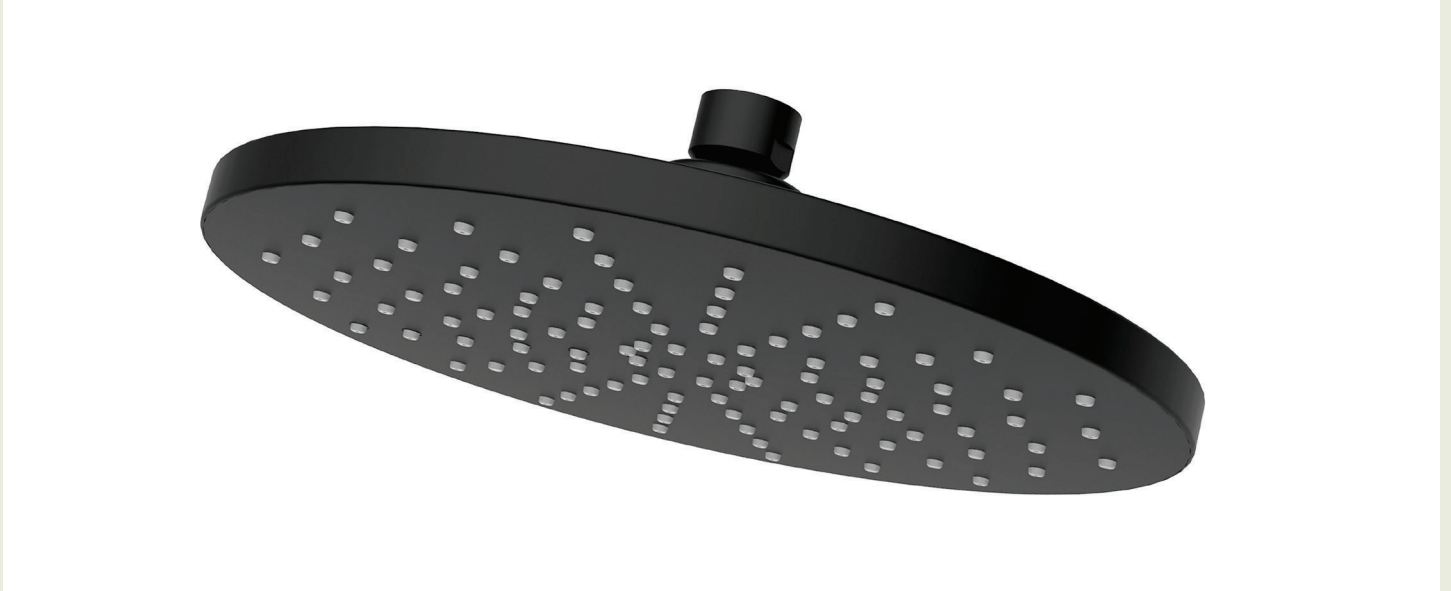

Raven Shower Rose 225mm Black.

Product Code: 167763

Product Specifications.

WELS rating	WELS 3 Star 9.0L/min
WELS Registration No.	
Warranty	20 years - main brass body, wall elbow, shower arm, shower rail, PVC coated hose, showerhead, handpiece, slide bracket, diverter assembly, soap dish, and chrome plated finish 5 years - PVD and electroplate finishes 1 year - seals and labour
Colour	Black
Finish	Electroplating and painted ABS
Material	ABS Rose S/S backing Brass ball joint
Shower Type	Rose
Connection	1/2" BSP Female
Function	Single function
Shower Rose Diameter	225mm
Width	225mm

Height	63mm
Depth	225mm
Inclusions	Shower rose Install instructions
Maintenance & Care	Clean using a soft sponge or cloth with warm soapy water or detergent. Never use abrasive brushes or scourer pads to clean products. Rinse with water immediately after using any cleaning solution

All dimensions in mm.

Version 1

raymor