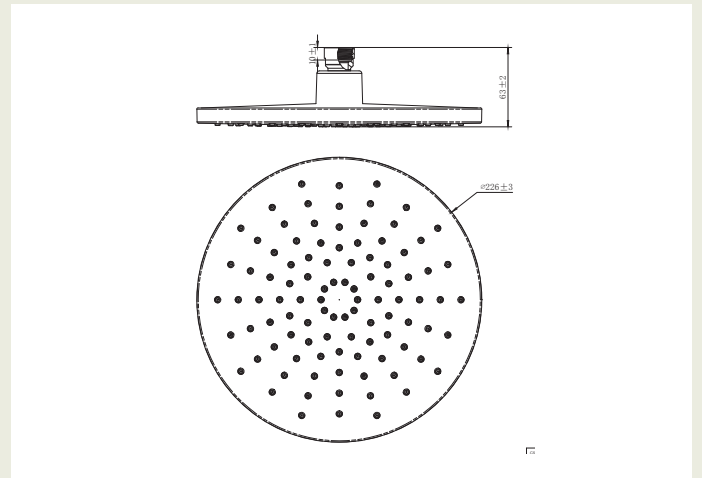

Raven Shower Rose 225mm Black.

Product Code: 167763

Product Specifications.

WELS rating	WELS 3 Star 9.0L/min
WELS Registration No.	
Warranty	20 years - main brass body, wall elbow, shower arm, shower rail, PVC coated hose, showerhead, handpiece, slide bracket, diverter assembly, soap dish, and chrome plated finish 5 years - PVD and electroplate finishes 1 year - seals and labour
Colour	Black
Finish	Electroplating and painted ABS
Material	ABS Rose S/S backing Brass ball joint
Shower Type	Rose
Connection	1/2" BSP Female
Function	Single function
Shower Rose Diameter	225mm
Width	225mm

Height	63mm
Depth	225mm
Inclusions	Shower rose Install instructions
Maintenance & Care	Clean using a soft sponge or cloth with warm soapy water or detergent. Never use abrasive brushes or scourer pads to clean products. Rinse with water immediately after using any cleaning solution

All dimensions in mm.

Version 1

raymor