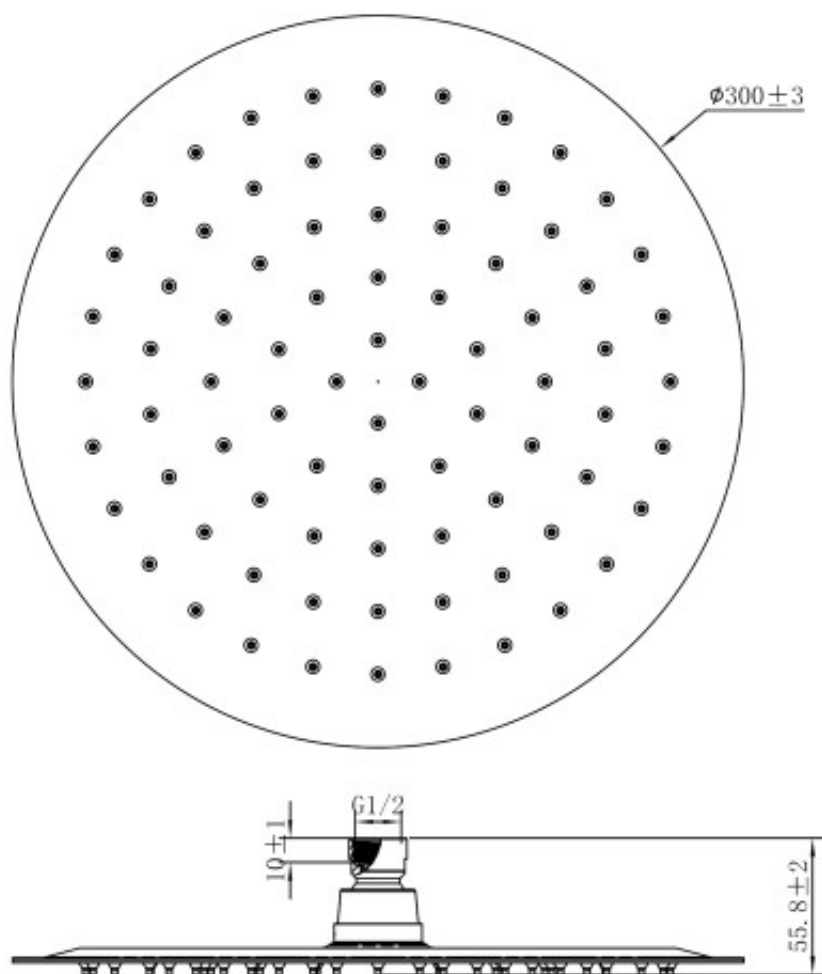

Lavas Shower Rose Round 300mm

Product Code:167759

1800 RAYMOR
raymor.com.au

Raymor
more like you

Lavas Shower Rose Round 300mm

PRODUCT SPECIFICATION

Product Code	167759
Material	Stainless Steel, brass connector
Finish	Stainless Steel
Inclusions	Installation Instructions
Warranty	Visit raymor.com.au
Item Colour	Stainless Steel
WELS-Rating	WELS 3 STAR 9L/min
Size	300mm
Thickness	2mm
Design	Round
Feature	Ultra thin, silicon nipples
Function	Single function, ball joint
Connection	1/2" BSP Female

Printed:27/09/2020

© Raymor 2017. All rights reserved.

All measurements are in millimetres and are to be used as a guide only. Specifications and materials may change without notice. Whilst all care has been taken to ensure that all details are correct at the time of print we reserve the right to correct any errors, inaccuracies or omissions or to change or update any details or information at any time without notice.