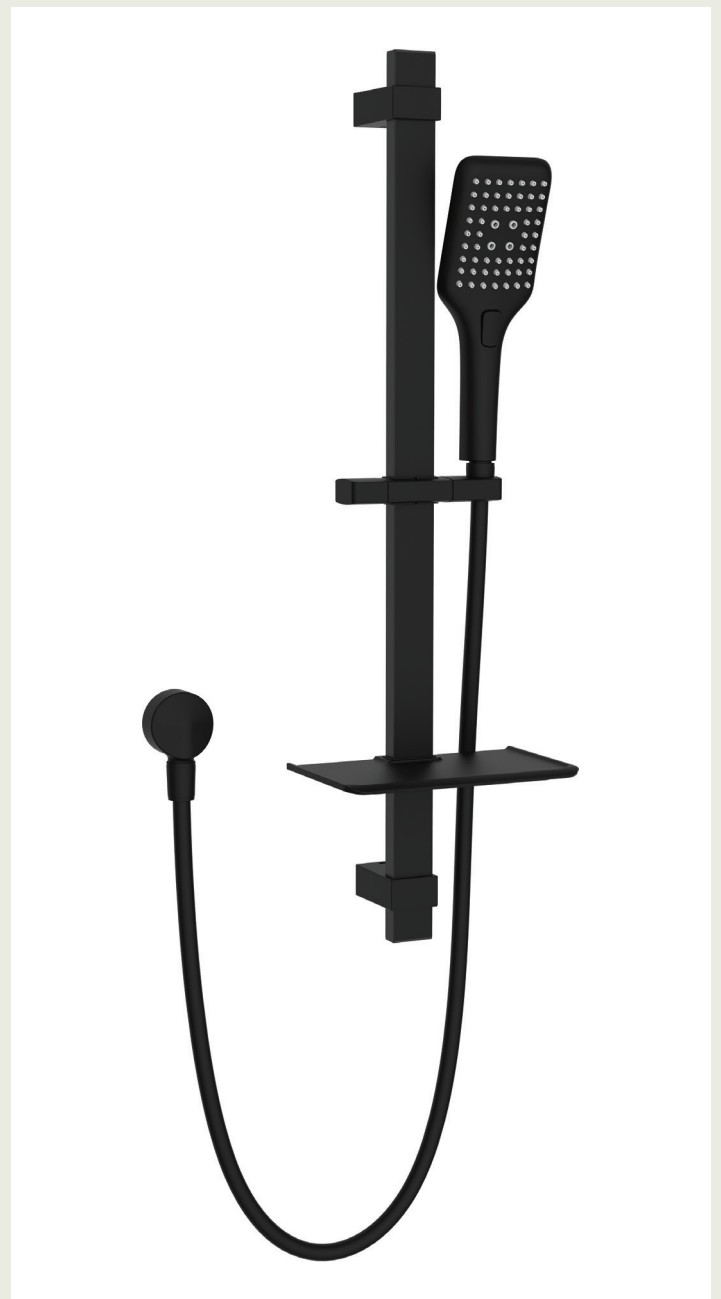

# Sigma Rail Shower

## Black

Product Code: 167788

### Product Specifications.

<b>WELS rating</b>	WELS 3 Star 9.0L/min
<b>WELS Registration No.</b>	
<b>Warranty</b>	20 years – main brass body, wall elbow, shower arm, shower rail, PVC coated hose, showerhead, handpiece, slide bracket, diverter assembly, soap dish, and chrome plated finish 5 years - PVD and electroplate finishes 1 year - seals and labour
<b>Colour</b>	Black
<b>Finish</b>	Electroplated, painted ABS
<b>Installation Type</b>	Wall mount
<b>Material</b>	Brass Rail ABS Shower Rose, hand piece and slider PVC Hose
<b>Shower Type</b>	Rail Shower
<b>Function</b>	3 function hand shower
<b>Rail Length</b>	700mm
<b>Rail Diameter</b>	43mm
<b>Hand Shower Diameter</b>	84mm