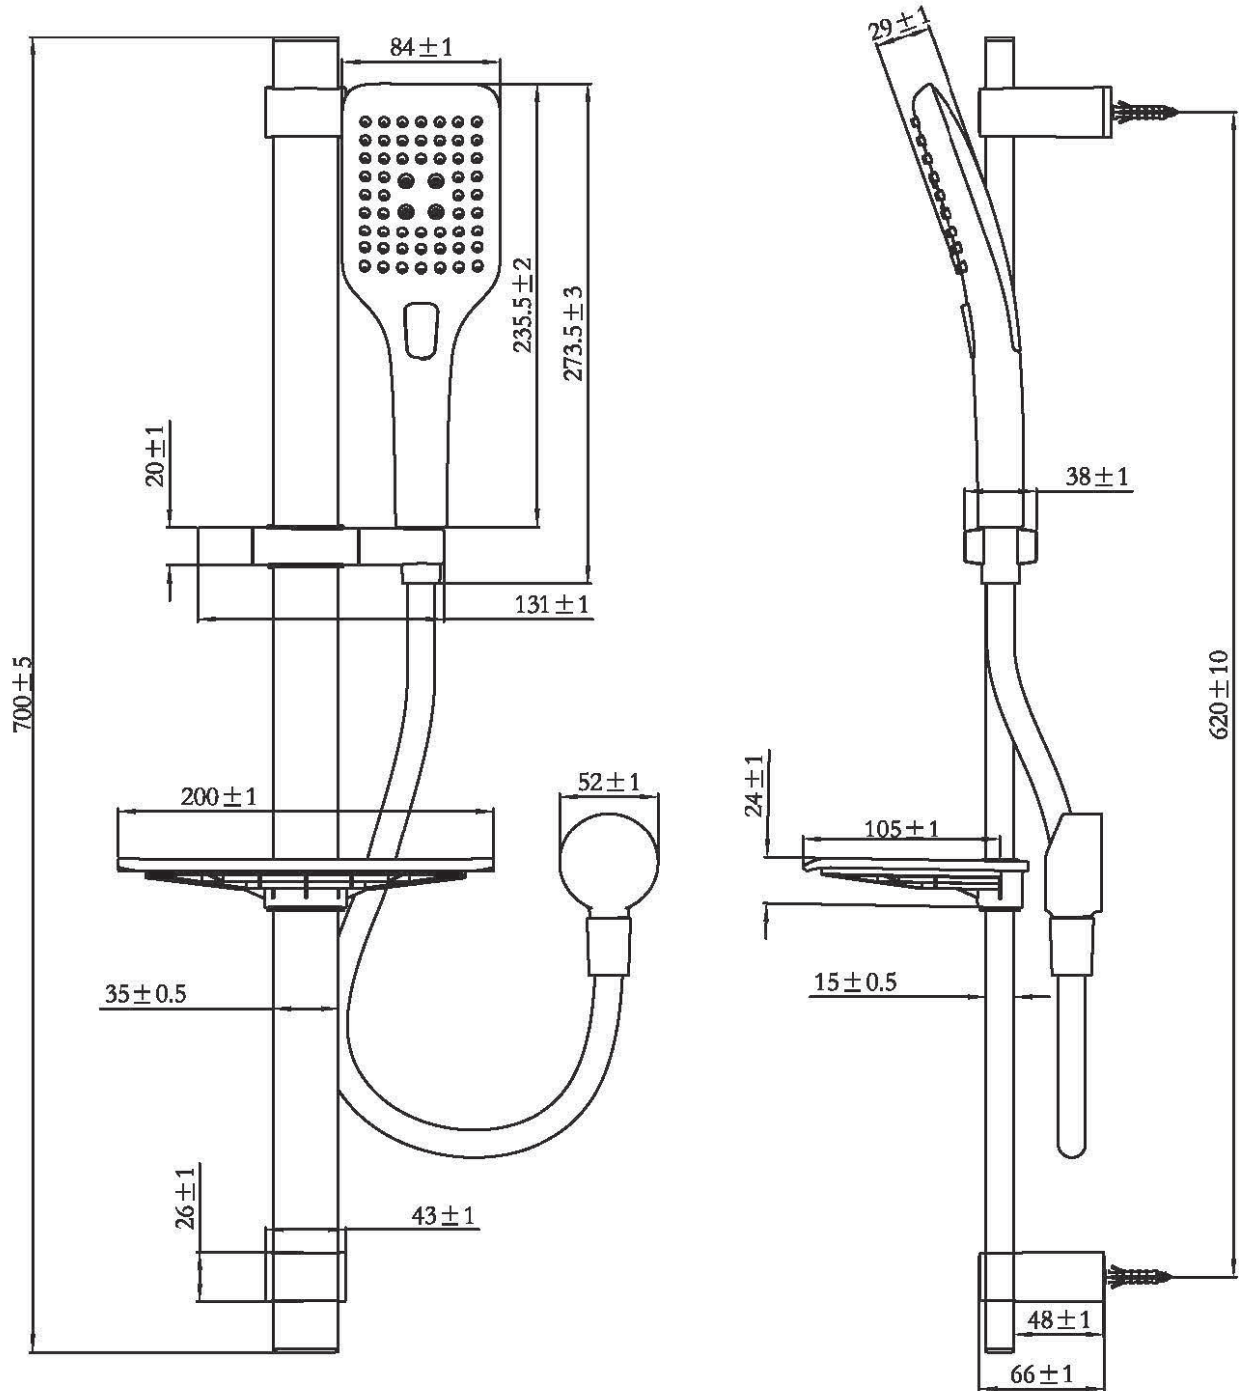

### Product Specifications.

<b>WELS rating</b>	WELS 3 Star 9.0L/min
<b>WELS Registration No.</b>	
<b>Warranty</b>	20 years – main brass body, wall elbow, shower arm, shower rail, PVC coated hose, showerhead, handpiece, slide bracket, diverter assembly, soap dish, and chrome plated finish 5 years - PVD and electroplate finishes 1 year - seals and labour
<b>Colour</b>	Black
<b>Finish</b>	Electroplated, painted ABS
<b>Installation Type</b>	Wall mount
<b>Material</b>	Brass Rail ABS Shower Rose, hand piece and slider PVC Hose
<b>Shower Type</b>	Rail Shower
<b>Function</b>	3 function hand shower
<b>Rail Length</b>	700mm
<b>Rail Diameter</b>	43mm
<b>Hand Shower Diameter</b>	84mm

<b>Inclusions</b>	Rail Shower Soap dish Installation Instructions
<b>Maintenance &amp; Care</b>	Clean using a soft sponge or cloth with warm soapy water or detergent. Never use abrasive brushes or scourer pads to clean products. Rinse with water immediately after using any cleaning solution

For more information call 1800 BATHROOM (1800 228 476) or visit [raymor.com.au](http://raymor.com.au)

© Registered trademark of Tradelink. All dimensions are in millimetres. Dimensions are approximate and should be checked against the physical product before installation. Changes may be made to this specification without notice due to our commitment to continual improvement. See [raymor.com.au](http://raymor.com.au) for full warranty details.  
All dimensions in mm.

# Sigma Rail Shower 3 Function Black

Product Code: 167788

For more information call 1800 BATHROOM (1800 228 476) or visit [raymor.com.au](http://raymor.com.au)

© Registered trademark of Tradelink. All dimensions are in millimetres. Dimensions are approximate and should be checked against the physical product before installation. Changes may be made to this specification without notice due to our commitment to continual improvement. See [raymor.com.au](http://raymor.com.au) for full warranty details.  
All dimensions in mm.