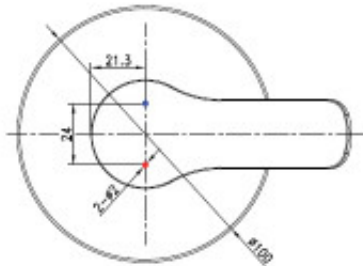

Taylor Bath / Shower Mixer

Product Code:165488

1800 RAYMOR
raymor.com.au

Raymor
more like you

Taylor Bath / Shower Mixer

PRODUCT SPECIFICATION

Product Code	165488
Finish	Chrome plated
Inclusions	Installation Instructions
Warranty	Visit raymor.com.au
Wall Plate design/size	round 100mm
Fixing	4 x Lugged Fixing points

Raymor

Printed:27/09/2020

© Raymor 2017. All rights reserved.

All measurements are in millimetres and are to be used as a guide only. Specifications and materials may change without notice. Whilst all care has been taken to ensure that all details are correct at the time of print we reserve the right to correct any errors, inaccuracies or omissions or to change or update any details or information at any time without notice.