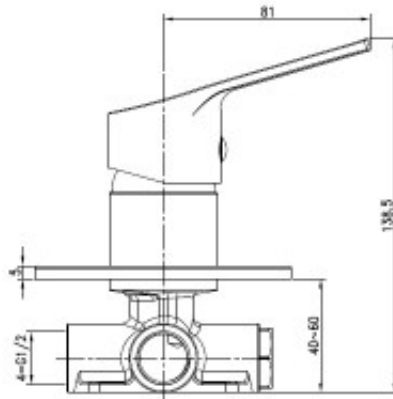

Taylor Bath / Shower Mixer

Product Code:165488

1800 RAYMOR
raymor.com.au

Raymor
more like you

Taylor Bath / Shower Mixer

PRODUCT SPECIFICATION

Product Code	165488
Finish	Chrome plated
Inclusions	Installation Instructions
Warranty	Visit raymor.com.au
Wall Plate design/size	round 100mm
Fixing	4 x Lugged Fixing points

Raymor

Printed:27/09/2020

© Raymor 2017. All rights reserved.

All measurements are in millimetres and are to be used as a guide only. Specifications and materials may change without notice. Whilst all care has been taken to ensure that all details are correct at the time of print we reserve the right to correct any errors, inaccuracies or omissions or to change or update any details or information at any time without notice.