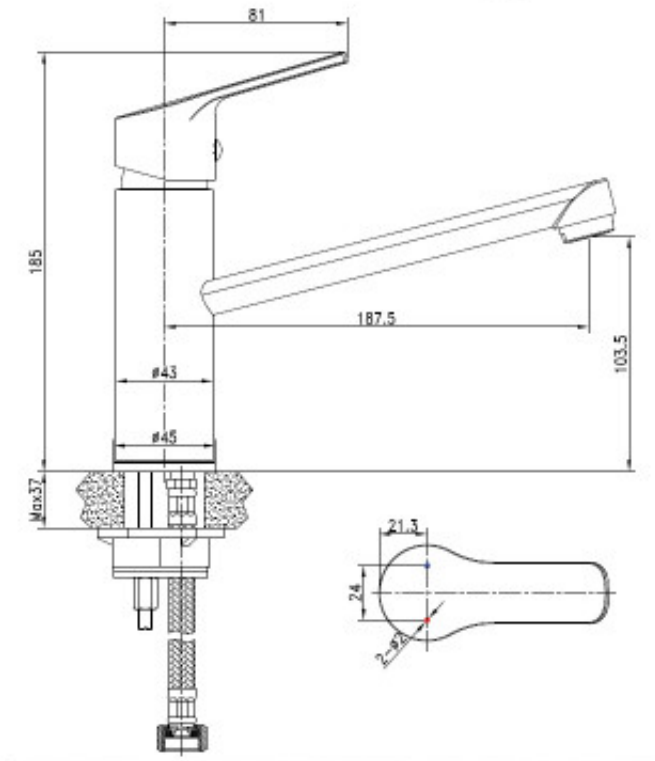

Taylor Sink Mixer

PRODUCT SPECIFICATION

Product Code	165486
Finish	Chrome plated
Inclusions	Installation Instructions
Warranty	Visit raymor.com.au
WELS-Rating	WELS 5 STAR 6.0L/Min
Spout Reach	187mm
Connector Tails	Pex hoses
Mixer Height	185mm
Fixing	fixing set - Pex hose

Raymor

Printed:27/09/2020

© Raymor 2017. All rights reserved.

All measurements are in millimetres and are to be used as a guide only. Specifications and materials may change without notice. Whilst all care has been taken to ensure that all details are correct at the time of print we reserve the right to correct any errors, inaccuracies or omissions or to change or update any details or information at any time without notice.

*Subject to terms and conditions available at raymor.com.au

Raymor
more like you