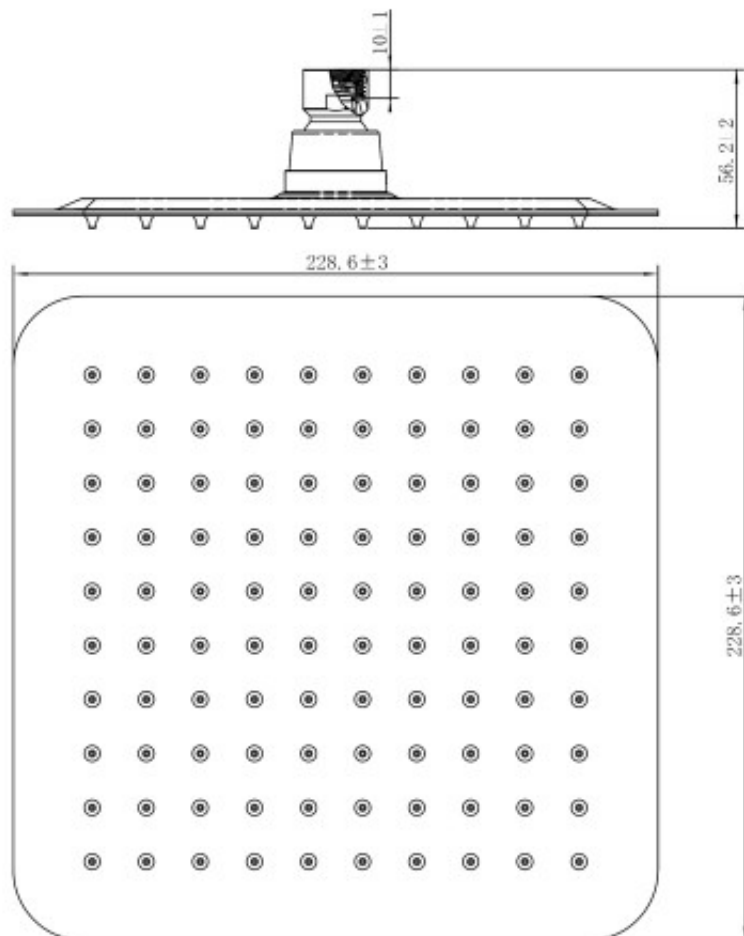

Sigma Shower Rose Square 225mm

Product Code:167761

1800 RAYMOR
raymor.com.au

Raymor
more like you

Sigma Shower Rose Square 225mm

PRODUCT SPECIFICATION

Product Code	167761
Material	Stainless Steel, brass connector
Finish	Stainless Steel
Inclusions	Installation Instructions
Warranty	Visit raymor.com.au
Item Colour	Stainless Steel
WELS-Rating	WELS 3 STAR 9L/min
Size	225mm
Thickness	2mm
Design	Square
Feature	Ultra thin, silicon nipples
Function	Single function, ball joint
Connection	1/2" BSP Female

Printed:27/09/2020

© Raymor 2017. All rights reserved.

All measurements are in millimetres and are to be used as a guide only. Specifications and materials may change without notice. Whilst all care has been taken to ensure that all details are correct at the time of print we reserve the right to correct any errors, inaccuracies or omissions or to change or update any details or information at any time without notice.