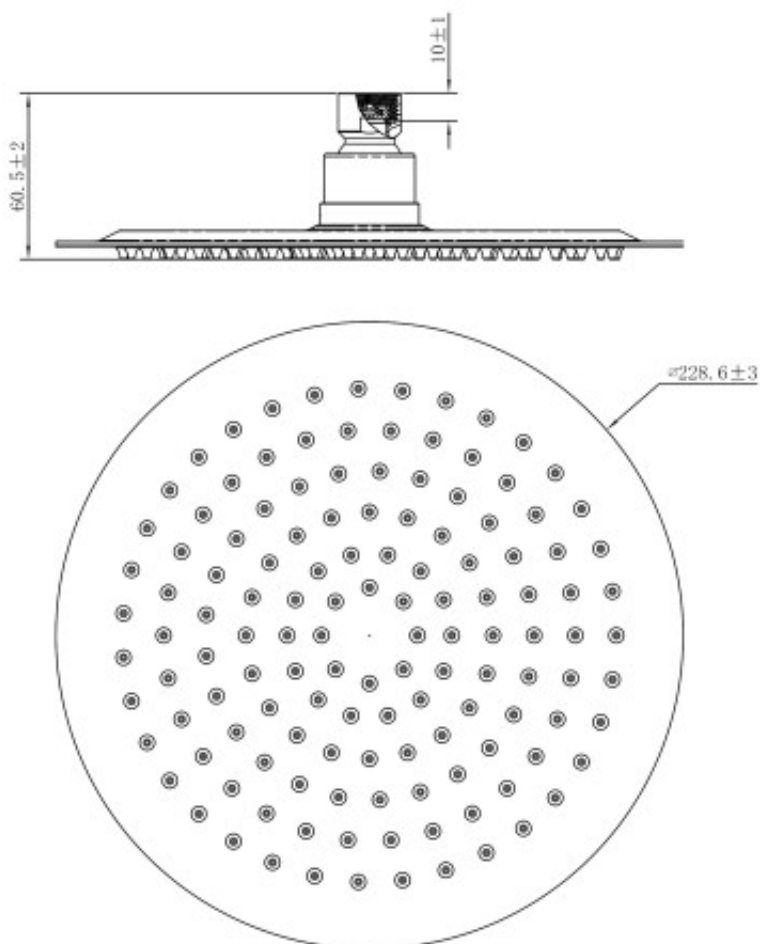

Lavas Shower Rose Round 225mm

Product Code:167760

1800 RAYMOR
raymor.com.au

Raymor
more like you

Lavas Shower Rose Round 225mm

PRODUCT SPECIFICATION

Product Code	167760
Material	Stainless Steel, brass connector
Finish	Stainless Steel
Inclusions	Installation Instructions
Warranty	Visit raymor.com.au
Item Colour	Stainless Steel
WELS-Rating	WELS 3 STAR 9L/min
Size	225mm
Thickness	2mm
Design	Round
Feature	Ultra thin, silicon nipples
Function	Single function, ball joint
Connection	1/2" BSP Female

Printed:27/09/2020

© Raymor 2017. All rights reserved.

All measurements are in millimetres and are to be used as a guide only. Specifications and materials may change without notice. Whilst all care has been taken to ensure that all details are correct at the time of print we reserve the right to correct any errors, inaccuracies or omissions or to change or update any details or information at any time without notice.