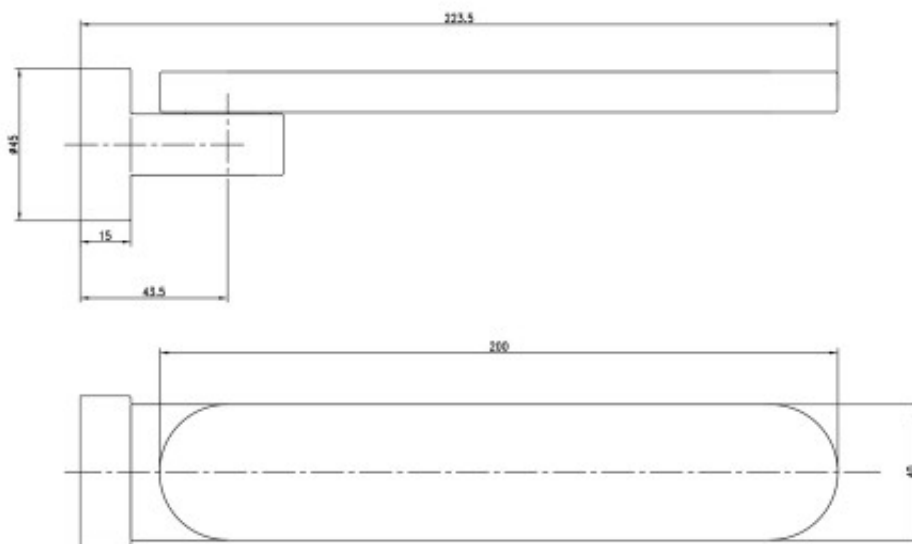

Lavas Swivel Bath Spout 220mm

Product Code:167789

1800 RAYMOR
raymor.com.au

Raymor
more like you

Lavas Swivel Bath Spout 220mm

PRODUCT SPECIFICATION

Product Code	167789
Material	Brass
Finish	Chrome plated
Inclusions	Installation Instructions
Warranty	Visit raymor.com.au
Item Colour	Chrome
Spout Reach	220mm
Wall Plate	Round
design/size	
Function	Swivel
Spout Design	Rounded
Connection	1/2" BSP Female
Mounting	Wall

Printed:27/09/2020

© Raymor 2017. All rights reserved.

All measurements are in millimetres and are to be used as a guide only. Specifications and materials may change without notice. Whilst all care has been taken to ensure that all details are correct at the time of print we reserve the right to correct any errors, inaccuracies or omissions or to change or update any details or information at any time without notice.