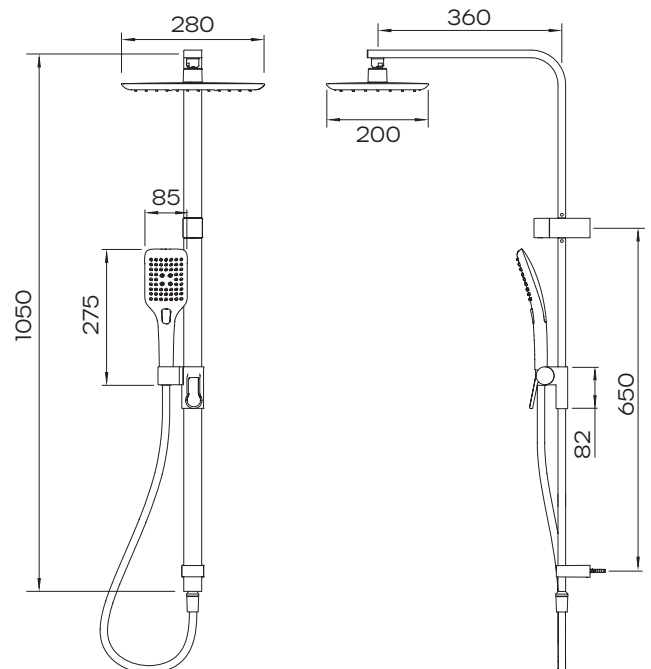

Sigma Square Dual Shower Set

Chrome

Product Code: 167785

WELS-Rating

WELS 3 Star 9L/min

Product Specifications

Finish	Chrome
Material	Brass rail, ABS shower head and PVC hose
Divertor Operation	Rotary Diverter
Function	3 function hand shower
Shower Reach	360mm
Shower Type	Dual Shower
Mounting	Wall
Rail Length	1050mm
Soap Basket Included	No