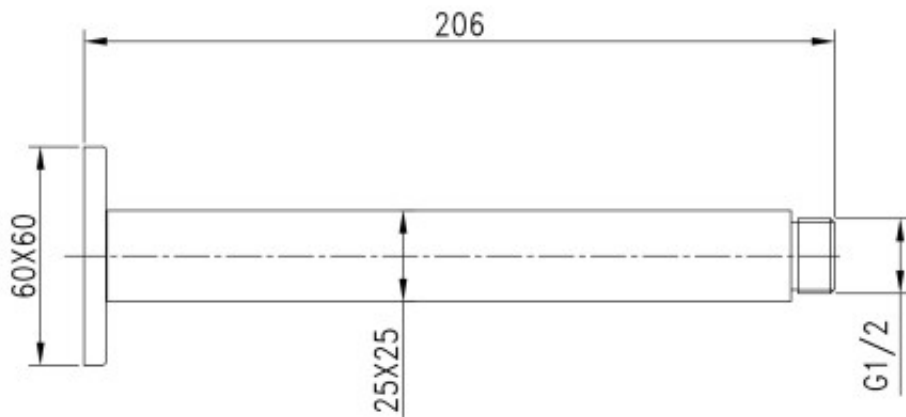

Ceiling Mount Straight Arm, Square 200mm

Product Code:168629

1800 RAYMOR
raymor.com.au

Raymor
more like you

Ceiling Mount Straight Arm, Square 200mm

PRODUCT SPECIFICATION

Product Code	168629
Material	Brass
Finish	Chrome plated
Inclusions	Installation Instructions
Warranty	Visit raymor.com.au
Item Colour	Chrome
Arm Design	Straight
Wall Plate design/size	Square
Connection	1/2" BSP Male at outlet, 1/2" BSP Female at wall
Mounting	Ceiling
Arm Reach	200mm

Printed:27/09/2020

© Raymor 2017. All rights reserved.

All measurements are in millimetres and are to be used as a guide only. Specifications and materials may change without notice. Whilst all care has been taken to ensure that all details are correct at the time of print we reserve the right to correct any errors, inaccuracies or omissions or to change or update any details or information at any time without notice.