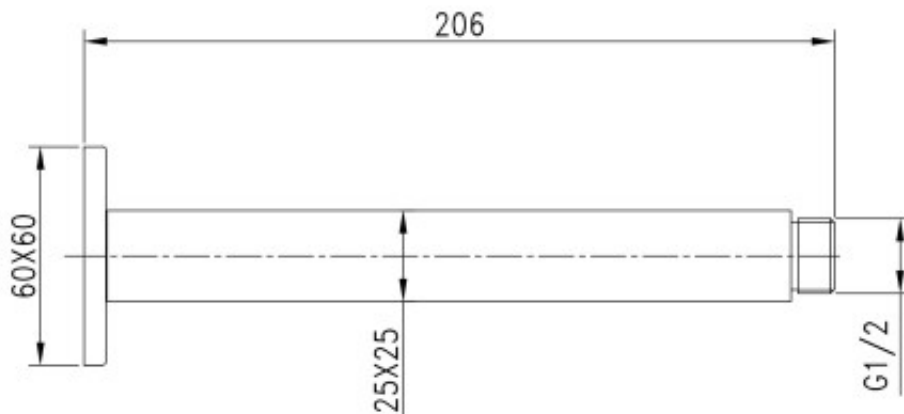

Ceiling Mount Straight Arm, Square 200mm

Product Code:168630

1800 RAYMOR
raymor.com.au

Raymor
more like you

Ceiling Mount Straight Arm, Square 200mm

PRODUCT SPECIFICATION

Product Code	168630
Material	Brass
Finish	Electroplate black
Inclusions	Installation Instructions
Warranty	Visit raymor.com.au
Item Colour	Black
Arm Design	Straight
Wall Plate design/size	Square
Connection	1/2" BSP Male at outlet, 1/2" BSP Female at wall
Mounting	Ceiling
Arm Reach	200mm

Printed:27/09/2020

© Raymor 2017. All rights reserved.

All measurements are in millimetres and are to be used as a guide only. Specifications and materials may change without notice. Whilst all care has been taken to ensure that all details are correct at the time of print we reserve the right to correct any errors, inaccuracies or omissions or to change or update any details or information at any time without notice.