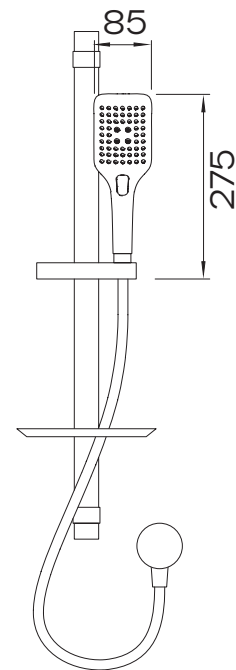

Sigma Square Rail Shower Set

Chrome

Product Code: 167787

WELS-Rating

WELS 3 Star 9L/min

Product Specifications

Finish	Chrome
Material	Brass rail, ABS shower head and PVC hose
Divertor Operation	Rotary Diverter
Function	3 function hand shower
Shower Reach	n/a
Shower Type	Rail Shower
Mounting	Wall
Rail Length	700mm
Soap Basket Included	Yes

Limited Warranty
(visit raymor.com.au for full warranty details)

For more information call 1800 729 667 or visit raymor.com.au

© Registered trademark of Tradelink. All dimensions given are approximate and should be checked prior to installation. See raymor.com.au for full warranty details.