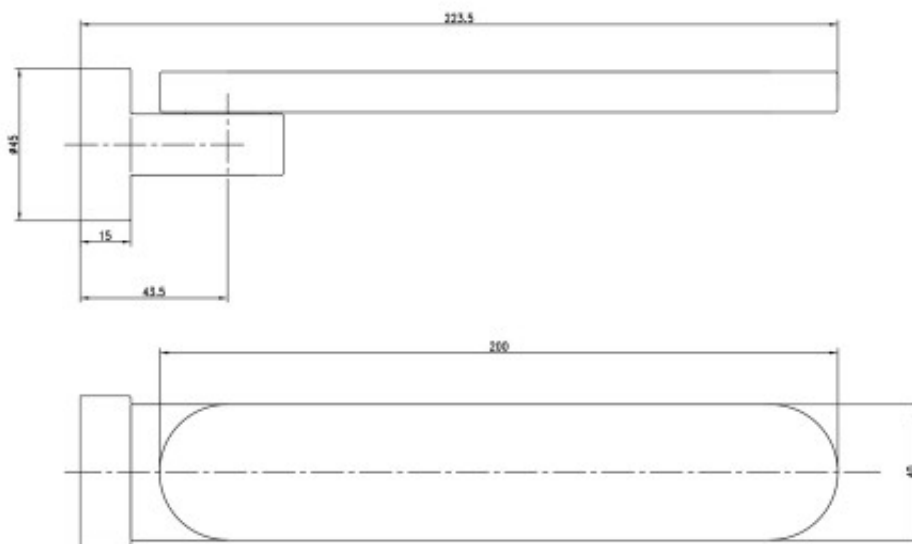

Raven Swivel Bath Spout 220mm

Product Code:167790

1800 RAYMOR
raymor.com.au

Raymor
more like you

Raven Swivel Bath Spout 220mm

PRODUCT SPECIFICATION

Product Code	167790
Material	Brass
Finish	Electroplate black
Inclusions	Installation Instructions
Warranty	Visit raymor.com.au
Item Colour	Black
Spout Reach	220mm
Wall Plate design/size	Round
Function	Swivel
Spout Design	Rounded
Connection	1/2" BSP Female
Mounting	Wall

Printed:27/09/2020

© Raymor 2017. All rights reserved.

All measurements are in millimetres and are to be used as a guide only. Specifications and materials may change without notice. Whilst all care has been taken to ensure that all details are correct at the time of print we reserve the right to correct any errors, inaccuracies or omissions or to change or update any details or information at any time without notice.