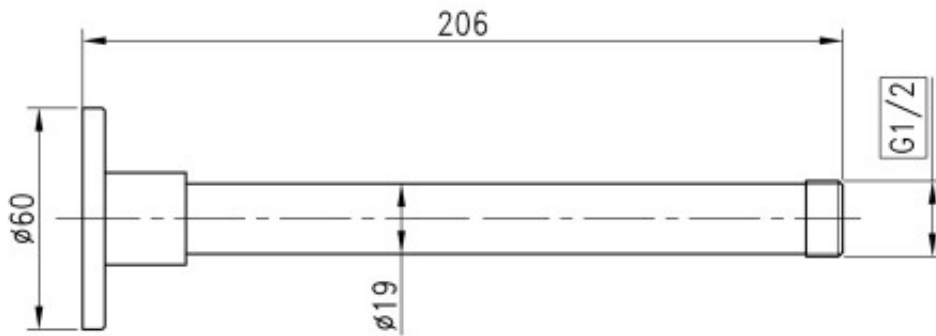

Ceiling Mount Straight Arm, Round 200mm

Product Code:168635

1800 RAYMOR
raymor.com.au

Raymor
more like you

Ceiling Mount Straight Arm, Round 200mm

PRODUCT SPECIFICATION

Product Code	168635
Material	Brass
Finish	Chrome plated
Inclusions	Installation Instructions
Warranty	Visit raymor.com.au
Item Colour	Chrome
Arm Design	Straight
Wall Plate	Round
design/size	
Connection	1/2
Mounting	Ceiling
Arm Reach	200mm

Printed:27/09/2020

© Raymor 2017. All rights reserved.

All measurements are in millimetres and are to be used as a guide only. Specifications and materials may change without notice. Whilst all care has been taken to ensure that all details are correct at the time of print we reserve the right to correct any errors, inaccuracies or omissions or to change or update any details or information at any time without notice.