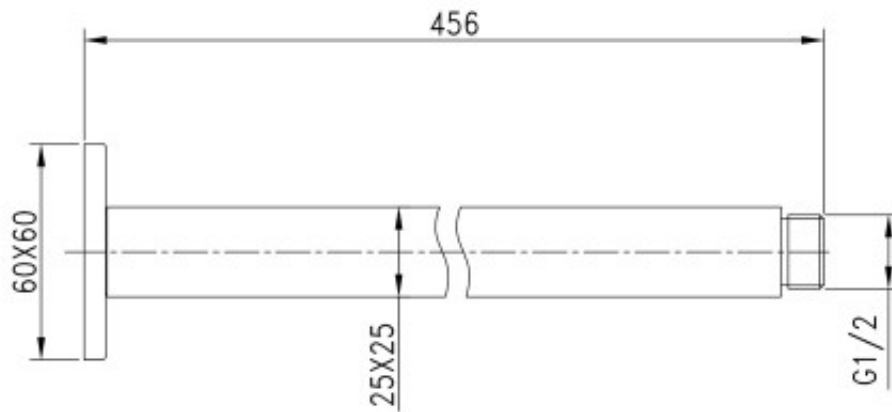

Ceiling Mount Straight Arm, Square 450mm

Product Code:168633

1800 RAYMOR
raymor.com.au

Raymor
more like you

Ceiling Mount Straight Arm, Square 450mm

PRODUCT SPECIFICATION

Product Code	168633
Material	Brass
Finish	Chrome plated
Inclusions	Installation Instructions
Warranty	Visit raymor.com.au
Item Colour	Chrome
Arm Design	Straight
Wall Plate design/size	Square
Connection	1/2" BSP Male at outlet, 1/2" BSP Female at wall
Mounting	Ceiling
Arm Reach	450mm

Printed:27/09/2020

© Raymor 2017. All rights reserved.

All measurements are in millimetres and are to be used as a guide only. Specifications and materials may change without notice. Whilst all care has been taken to ensure that all details are correct at the time of print we reserve the right to correct any errors, inaccuracies or omissions or to change or update any details or information at any time without notice.