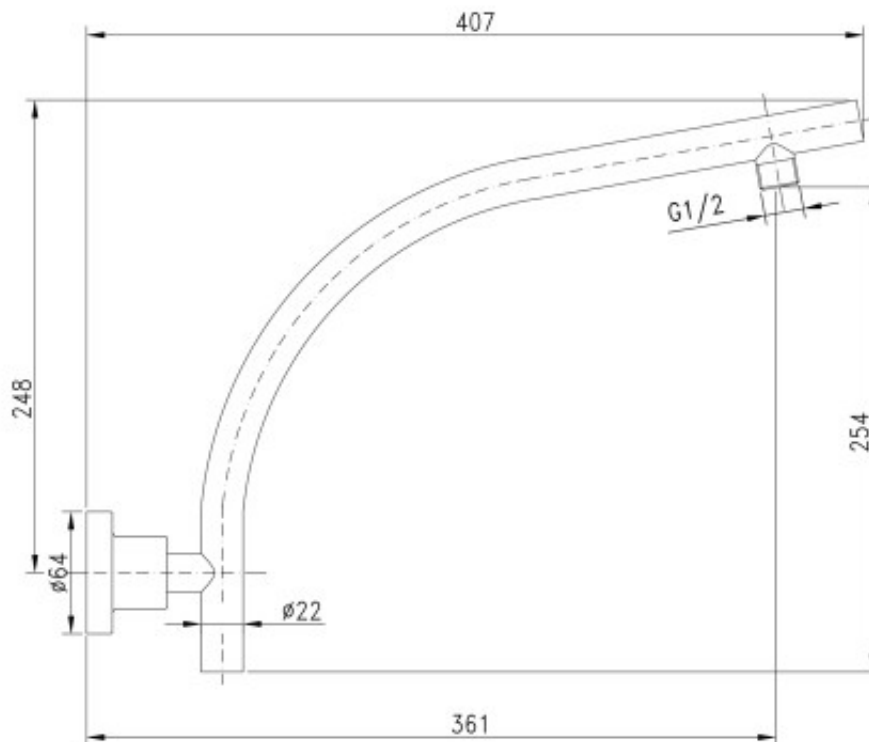

Wall Mount Curved Arm, Round

Product Code:168643

1800 RAYMOR
raymor.com.au

Raymor
more like you

Wall Mount Curved Arm, Round

PRODUCT SPECIFICATION

Product Code	168643
Material	Brass
Finish	Electroplate black
Inclusions	Installation Instructions
Warranty	Visit raymor.com.au
Item Colour	Black
Arm Design	Curved
Wall Plate design/size	Round
Connection	1/2" BSP Male at outlet, 1/2" BSP Female at wall
Mounting	Wall
Arm Reach	360mm

Printed:27/09/2020

© Raymor 2017. All rights reserved.

All measurements are in millimetres and are to be used as a guide only. Specifications and materials may change without notice. Whilst all care has been taken to ensure that all details are correct at the time of print we reserve the right to correct any errors, inaccuracies or omissions or to change or update any details or information at any time without notice.