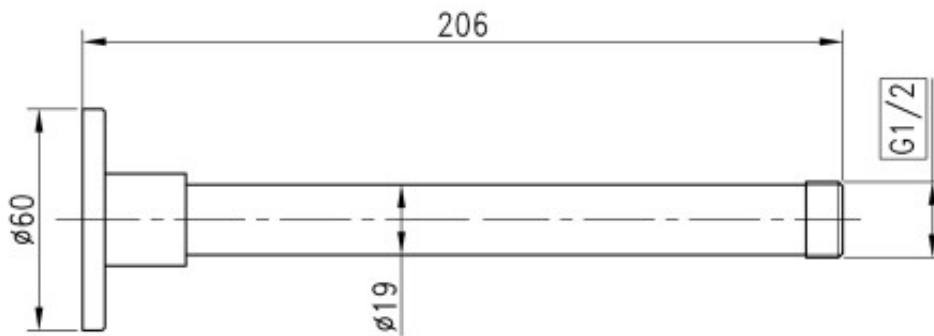

## Ceiling Mount Straight Arm, Round 200mm

Product Code:168636

1800 RAYMOR  
raymor.com.au

**Raymor**  
*more like you*

# Ceiling Mount Straight Arm, Round 200mm

## PRODUCT SPECIFICATION

<b>Product Code</b>	168636
<b>Material</b>	Brass
<b>Finish</b>	Electroplate black
<b>Inclusions</b>	Installation Instructions
<b>Warranty</b>	Visit raymor.com.au
<b>Item Colour</b>	Black
<b>Arm Design</b>	Straight
<b>Wall Plate</b>	Round
<b>design/size</b>	
<b>Connection</b>	1/2" BSP Male at outlet, 1/2" BSP Female at wall
<b>Mounting</b>	Ceiling
<b>Arm Reach</b>	200mm