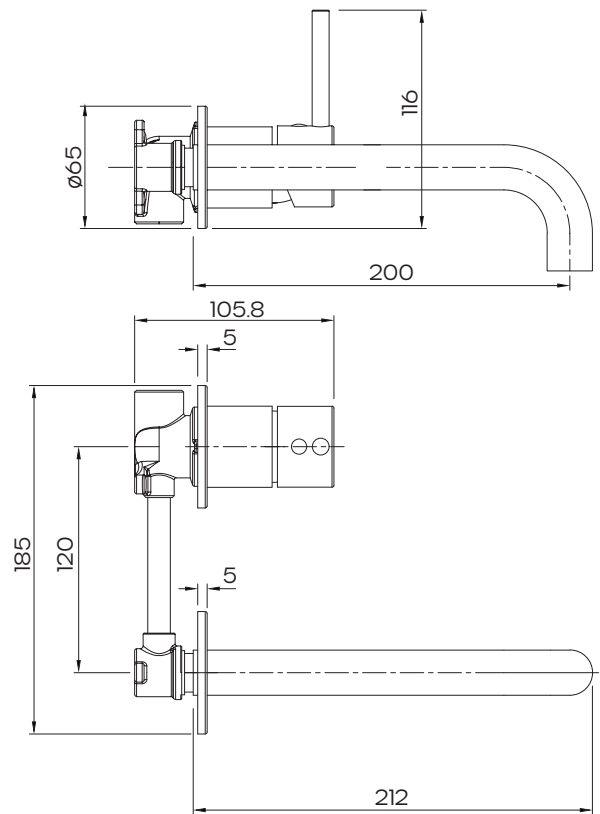

## Black

Product Code: 190050

**WELS-Rating**

WELS 4 Star, 7.5L/min

### Product Specifications

<b>Finish</b>	Black
<b>Material</b>	Brass
<b>Spout Reach</b>	200 mm
<b>Wall Plate design/size</b>	65 mm x 65 mm Round
<b>Swivel or Pull-Out</b>	No
<b>Spout Design</b>	Round
<b>Mounting</b>	Wall