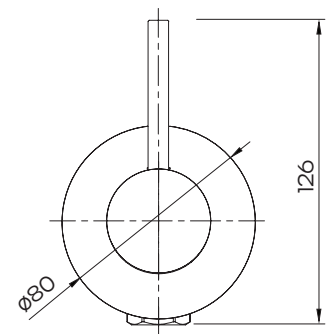

Projix Flip Bath or Shower Mixer

Black

Product Code: 190051

Product Specifications

Finish	Black
Material	Brass
Wall Plate design/size	80 mm x 80 mm Round
Mounting	Wall

Limited Warranty
(visit raymor.com.au for full warranty details)