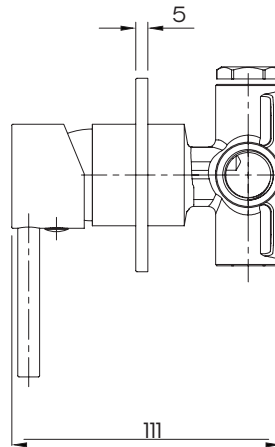

Projix Flip Bath or Shower Mixer

Black

Product Code: 190051

Product Specifications

Finish	Black
Material	Brass
Wall Plate design/size	80 mm x 80 mm Round
Mounting	Wall

Limited Warranty
(visit raymor.com.au for full warranty details)