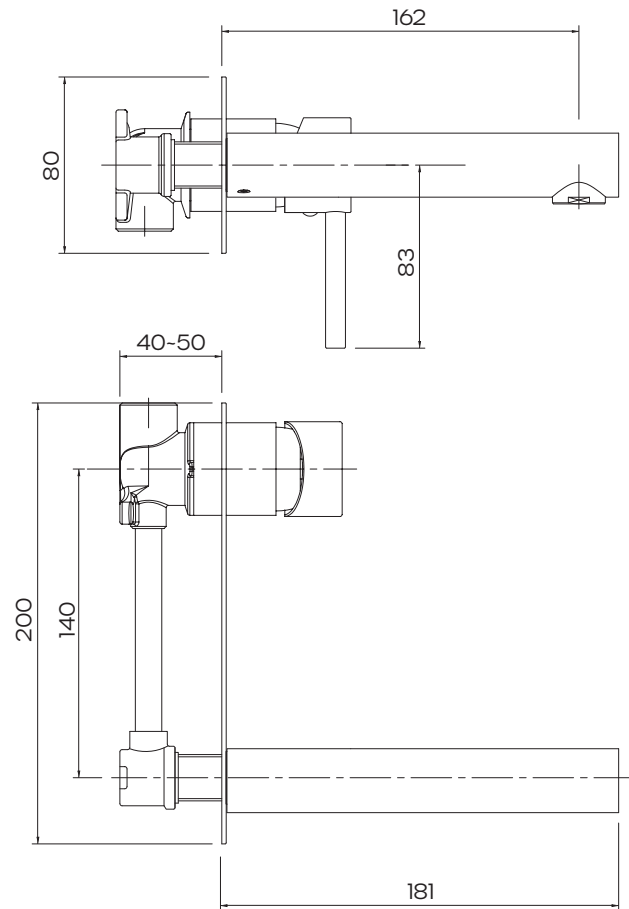

Projix 160mm Bath or Basin Set

Black

Product Code: 190394

WELS-Rating

WELS 4 Star, 7.5L/min

Product Specifications

Finish	Black
Material	Brass
Spout Reach	160mm
Wall Plate design/size	80 mm x 200 mm Rectangular
Swivel or Pull-Out	No
Spout Design	Round
Mounting	Wall