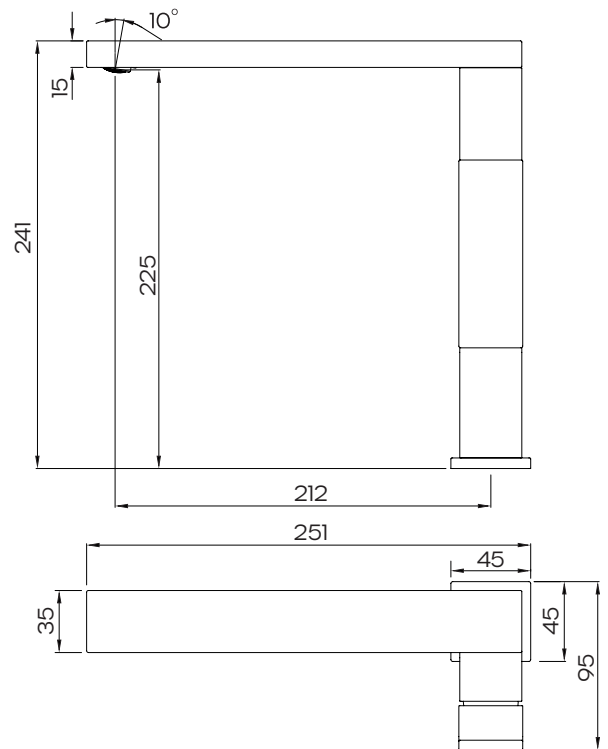

Edge II Sink Mixer

Chrome
Product Code: 190453

All dimensions in mm

WELS-Rating

WELS 4 Star, 7.5L/min

Product Specifications

Finish	Chrome
Material	Brass
Spout Reach	212 mm
Spout Height	225 mm
Swivel or Pull-Out	Swivel
Spout Design	Rectangle
Mounting	In Sink or Counter Top
Inlet Hoses	Nylon Braided