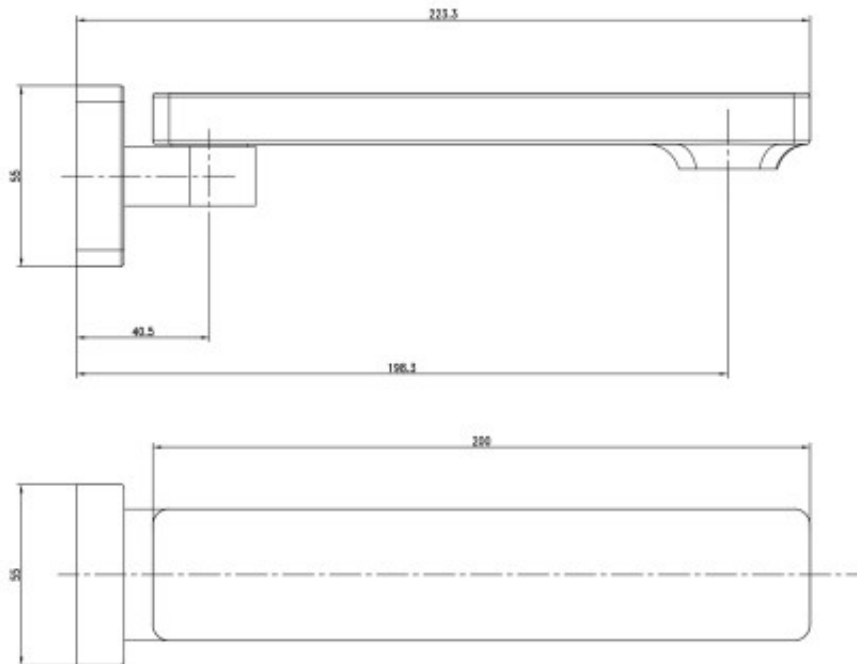

Sigma Swivel Bath Spout 220mm

Product Code:167791

1800 RAYMOR
raymor.com.au

Raymor
more like you

Sigma Swivel Bath Spout 220mm

PRODUCT SPECIFICATION

Product Code	167791
Material	Brass
Finish	Chrome plated
Inclusions	Installation Instructions
Warranty	Visit raymor.com.au
Item Colour	Chrome
Spout Reach	220mm
Wall Plate	Square
design/size	
Function	Swivel
Spout Design	Squared
Connection	1/2" BSP Female
Mounting	Wall

Printed:27/09/2020

© Raymor 2017. All rights reserved.

All measurements are in millimetres and are to be used as a guide only. Specifications and materials may change without notice. Whilst all care has been taken to ensure that all details are correct at the time of print we reserve the right to correct any errors, inaccuracies or omissions or to change or update any details or information at any time without notice.