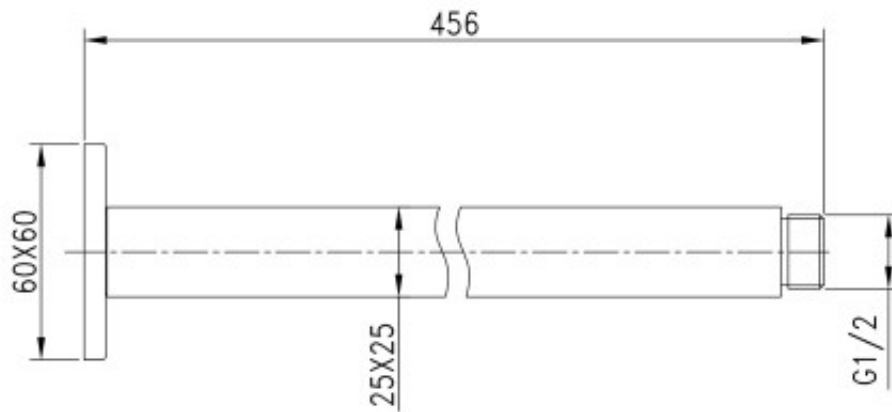

Ceiling Mount Straight Arm, Square 450mm

Product Code:168634

1800 RAYMOR
raymor.com.au

Raymor
more like you

Ceiling Mount Straight Arm, Square 450mm

PRODUCT SPECIFICATION

Product Code	168634
Material	Brass
Finish	Electroplate black
Inclusions	Installation Instructions
Warranty	Visit raymor.com.au
Item Colour	Black
Arm Design	Straight
Wall Plate design/size	Square
Connection	1/2" BSP Male at outlet, 1/2" BSP Female at wall
Mounting	Ceiling
Arm Reach	450mm

Printed:27/09/2020

© Raymor 2017. All rights reserved.

All measurements are in millimetres and are to be used as a guide only. Specifications and materials may change without notice. Whilst all care has been taken to ensure that all details are correct at the time of print we reserve the right to correct any errors, inaccuracies or omissions or to change or update any details or information at any time without notice.