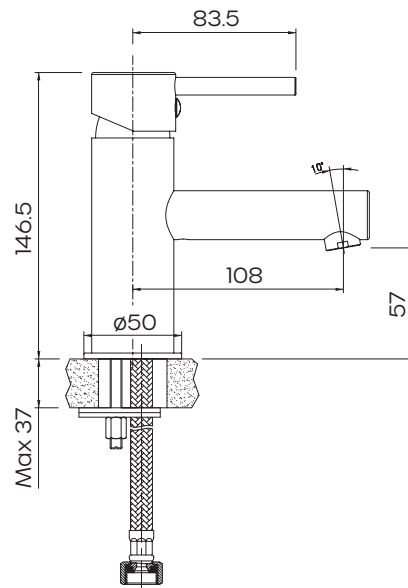

Projix Basin Mixer

Black
Product Code: 190391

All dimensions in mm

WELS-Rating

WELS 4 Star, 7.5L/min

Product Specifications

Finish	Black
Material	Brass
Spout Reach	108mm
Spout Height	57mm
Swivel or Pull-Out	No
Spout Design	Round
Mounting	Basin or Vanity