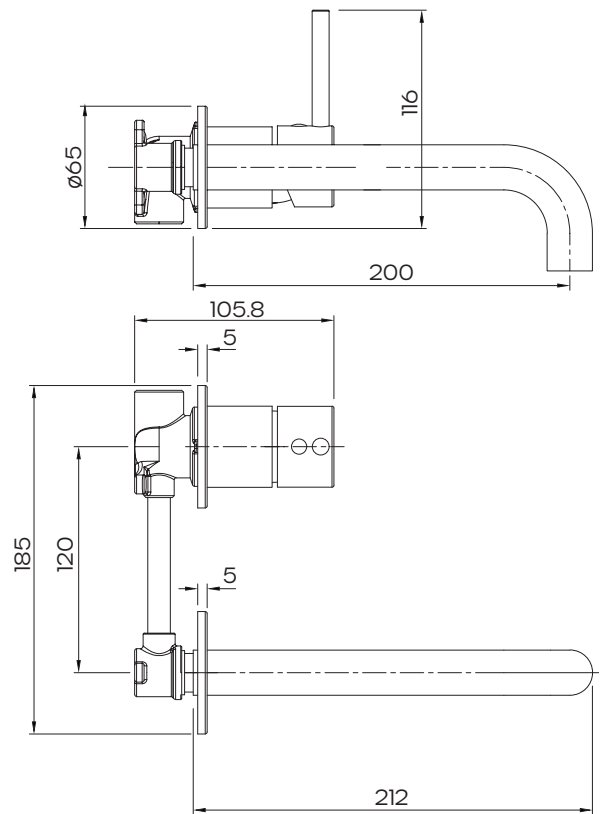

Projix Flip Wall Mixer and 200mm Spout

Chrome
Product Code: 190048

WELS-Rating WELS 4 Star, 7.5L/min

Product Specifications

Finish	Chrome
Material	Brass
Spout Reach	200 mm
Wall Plate design/size	65 mm x 65 mm Round
Swivel or Pull-Out	No
Spout Design	Round
Mounting	Wall

Limited Warranty
(visit raymor.com.au for full warranty details)

For more information call 1800 729 667 or visit raymor.com.au

© Registered trademark of Tradelink. All dimensions given are approximate and should be checked prior to installation. See raymor.com.au for full warranty details.