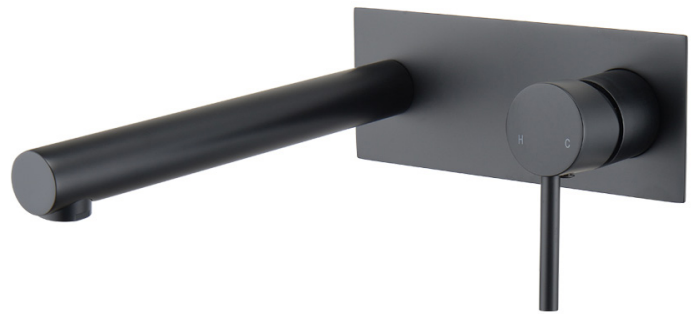

# Projix 220mm Bath or Basin Set

Black

Product Code: 190395

All dimensions in mm

**WELS-Rating**

WELS 4 Star, 7.5L/min

## Product Specifications

<b>Finish</b>	Black
<b>Material</b>	Brass
<b>Spout Reach</b>	220mm
<b>Wall Plate design/size</b>	80 mm x 200 mm Rectangular
<b>Swivel or Pull-Out</b>	No
<b>Spout Design</b>	Round
<b>Mounting</b>	Wall