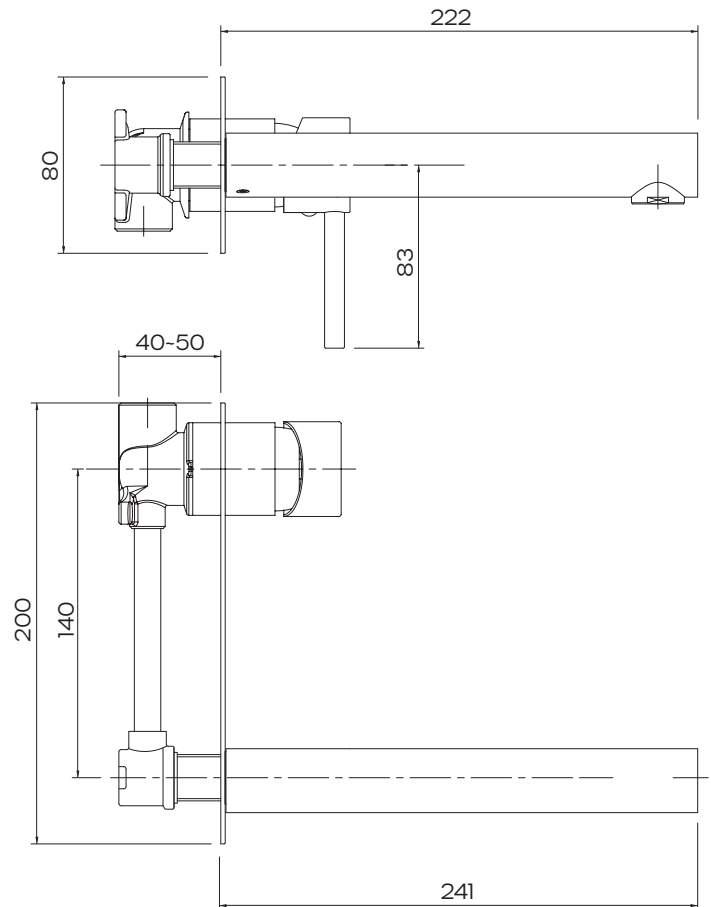

# Projix 220mm Bath or Basin Set

Black

Product Code: 190395

All dimensions in mm

**WELS-Rating**

WELS 4 Star, 7.5L/min

## Product Specifications

<b>Finish</b>	Black
<b>Material</b>	Brass
<b>Spout Reach</b>	220mm
<b>Wall Plate design/size</b>	80 mm x 200 mm Rectangular
<b>Swivel or Pull-Out</b>	No
<b>Spout Design</b>	Round
<b>Mounting</b>	Wall