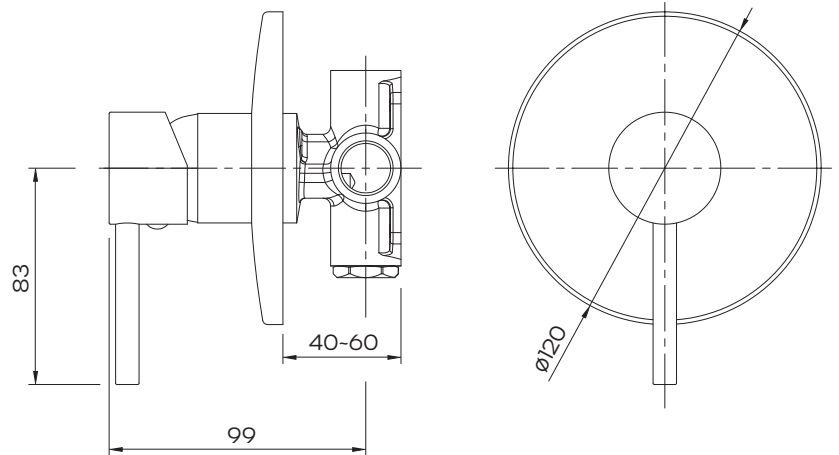

# Projix Round Bath or Shower Mixer

Black

Product Code: 190398

## Product Specifications

<b>Finish</b>	Black
<b>Material</b>	Brass
<b>Wall Plate design/size</b>	120 mm x 120 mm Round
<b>Mounting</b>	Wall

**Limited Warranty**  
(visit [raymor.com.au](http://raymor.com.au) for full warranty details)