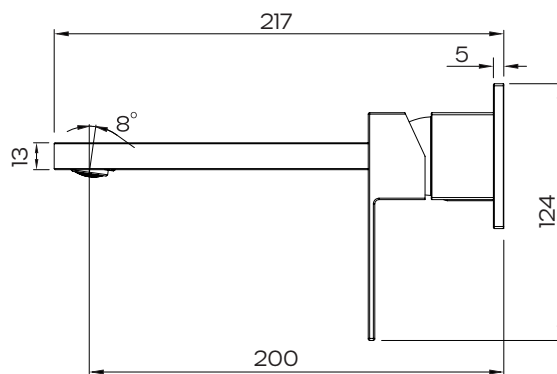

Edge II Bath or Basin Mixer Set (200mm Spout)

Chrome

Product Code: 190456

WELS-Rating

WELS 4 Star, 7.5L/min

Product Specifications

Finish	Chrome
Material	Brass
Spout Reach	200 mm
Wall Plate design/size	210 mm x 70mm Rectangular
Swivel or Pull-Out	No
Spout Design	Rectangle
Mounting	Wall