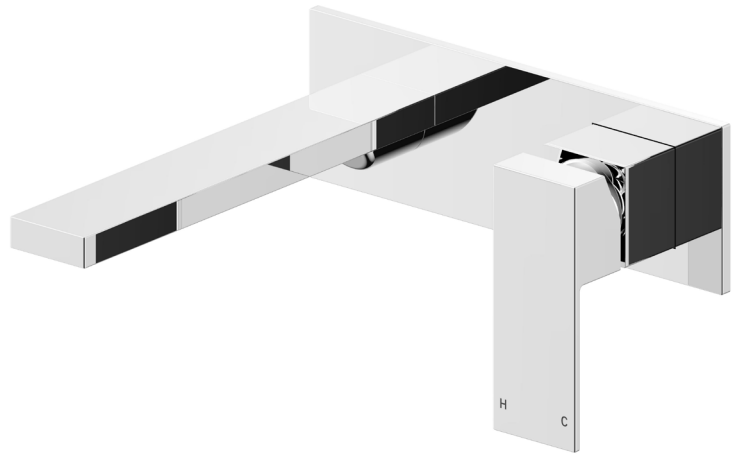

Edge II Bath or Basin Mixer Set (200mm Spout)

Chrome

Product Code: 190456

WELS-Rating

WELS 4 Star, 7.5L/min

Product Specifications

Finish	Chrome
Material	Brass
Spout Reach	200 mm
Wall Plate design/size	210 mm x 70mm Rectangular
Swivel or Pull-Out	No
Spout Design	Rectangle
Mounting	Wall