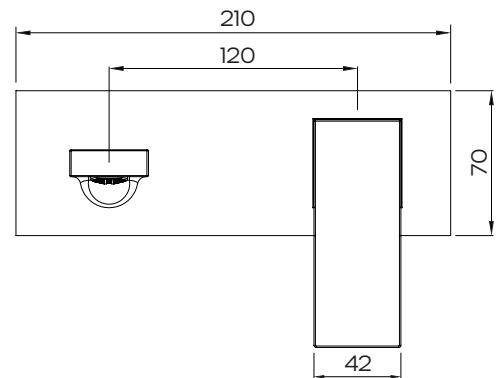

Edge II Bath or Basin Mixer Set (200mm Spout)

Chrome

Product Code: 190456

WELS-Rating

WELS 4 Star, 7.5L/min

Product Specifications

Finish	Chrome
Material	Brass
Spout Reach	200 mm
Wall Plate design/size	210 mm x 70mm Rectangular
Swivel or Pull-Out	No
Spout Design	Rectangle
Mounting	Wall