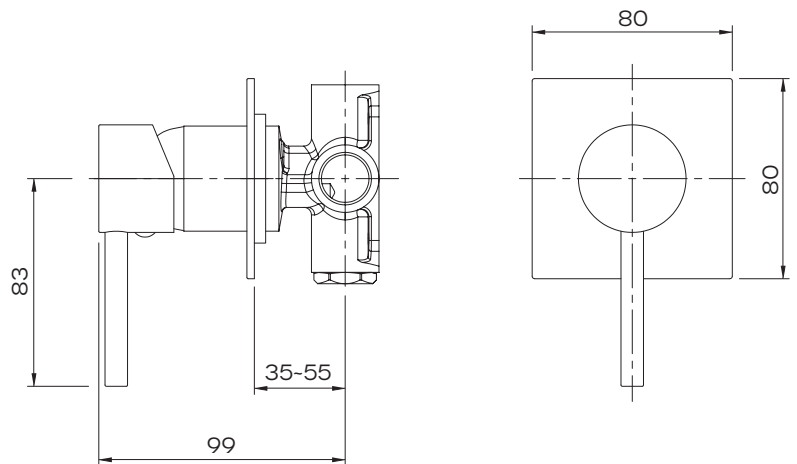

Projix Square Bath or Shower Mixer

Black

Product Code: 190399

Product Specifications

Finish	Black
Material	Brass
Wall Plate design/size	80 mm x 80 mm Square
Mounting	Wall

Limited Warranty
(visit raymor.com.au for full warranty details)