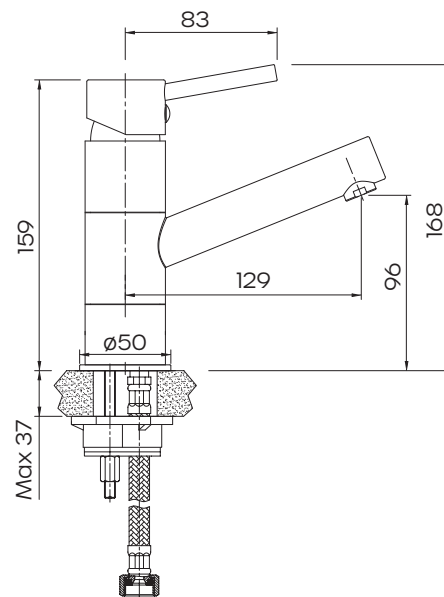

Projix Swivel Basin Mixer

Black
Product Code: 190392

All dimensions in mm

WELS-Rating

WELS 4 Star, 7.5L/min

Product Specifications

Finish	Black
Material	Brass
Spout Reach	129mm
Spout Height	96mm
Swivel or Pull-Out	Swivel
Spout Design	Round
Mounting	Basin or Vanity