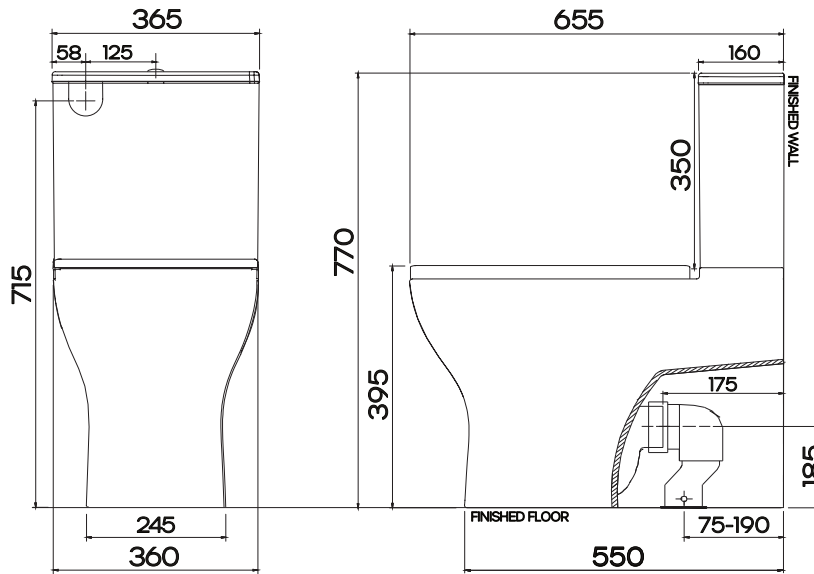

Product Specifications

Pan	Vitreous China
Cistern	Vitreous China
Item Colour	White
Rim Type	Rimless
Button	48mm Round Dual Flush Button with Chrome Finish
Seat	Soft Close, Quick Release with Metal Hinges
Trap Type	S-trap set out 75mm - 190mm as standard. P-trap set out 185mm floor to centre of outlet. Optional S-trap set out 145mm - 225mm
Inlet Valve	WDI universal inlet valve Pre-assembled to suit bottom right hand and rear left hand entry, adjustable to bottom left hand entry.
Outlet Valve	WDI dual flush outlet valve

Raymor[®]

Alpha Rimless Back to Wall Toilet Suite with Standard Seat

Product Code: 194383

Set Out Drawing

Standard Pan Connector: 136001

Optional Set Out Drawing

Optional Pan Connector: 136002 (sold separately)