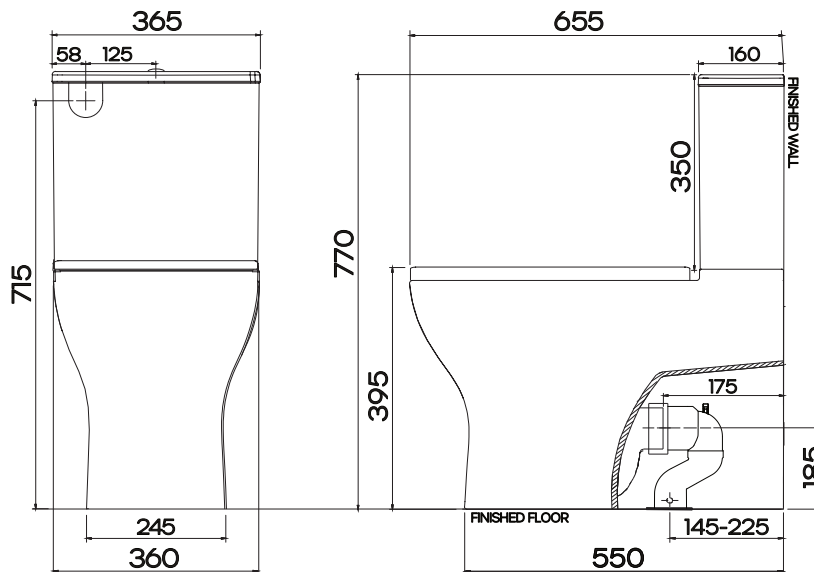

Product Specifications

Pan	Vitreous China
Cistern	Vitreous China
Item Colour	White
Rim Type	Rimless
Button	48mm Round Dual Flush Button with Chrome Finish
Seat	Soft Close, Quick Release with Metal Hinges
Trap Type	S-trap set out 75mm - 190mm as standard. P-trap set out 185mm floor to centre of outlet. Optional S-trap set out 145mm - 225mm
Inlet Valve	WDI universal inlet valve Pre-assembled to suit bottom right hand and rear left hand entry, adjustable to bottom left hand entry.
Outlet Valve	WDI dual flush outlet valve

Raymor[®]

Alpha Rimless Back to Wall Toilet Suite with Standard Seat

Product Code: 194383

Set Out Drawing

Standard Pan Connector: 136001

Optional Set Out Drawing

Optional Pan Connector: 136002 (sold separately)

For more information contact Tradelink on 1800 228 476)

© Registered trademark of Tradelink. All dimensions given are approximate and should be checked prior to installation. See tradelink.com.au for full warranty details.