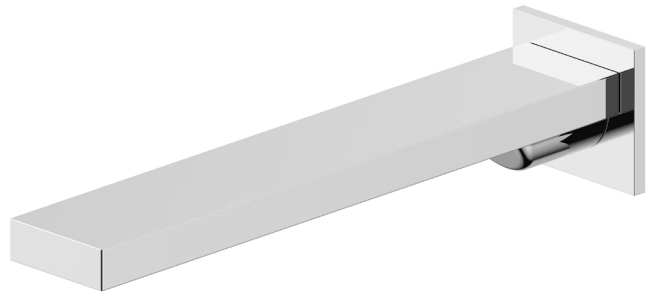

# Edge II Wall Spout 200mm

Chrome  
Product Code: 190459

All dimensions in mm

**WELS-Rating**                      WELS 4 Star, 7.5L/min

## Product Specifications

<b>Finish</b>	Chrome
<b>Material</b>	Brass
<b>Spout Reach</b>	195 mm
<b>Wall Plate design/size</b>	50 mm x 45 mm Rectangular
<b>Swivel or Pull-Out</b>	No
<b>Spout Design</b>	Rectangle
<b>Mounting</b>	Wall