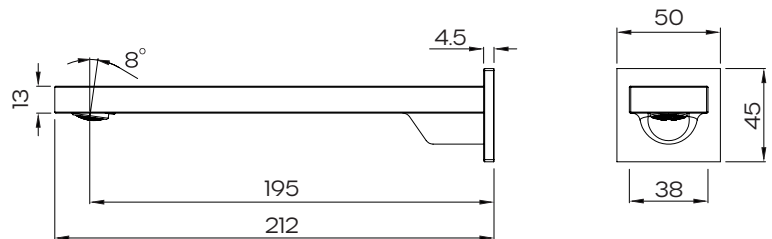

# Edge II Wall Spout 200mm

Chrome  
Product Code: 190459

All dimensions in mm

**WELS-Rating**                      WELS 4 Star, 7.5L/min

## Product Specifications

<b>Finish</b>	Chrome
<b>Material</b>	Brass
<b>Spout Reach</b>	195 mm
<b>Wall Plate design/size</b>	50 mm x 45 mm Rectangular
<b>Swivel or Pull-Out</b>	No
<b>Spout Design</b>	Rectangle
<b>Mounting</b>	Wall