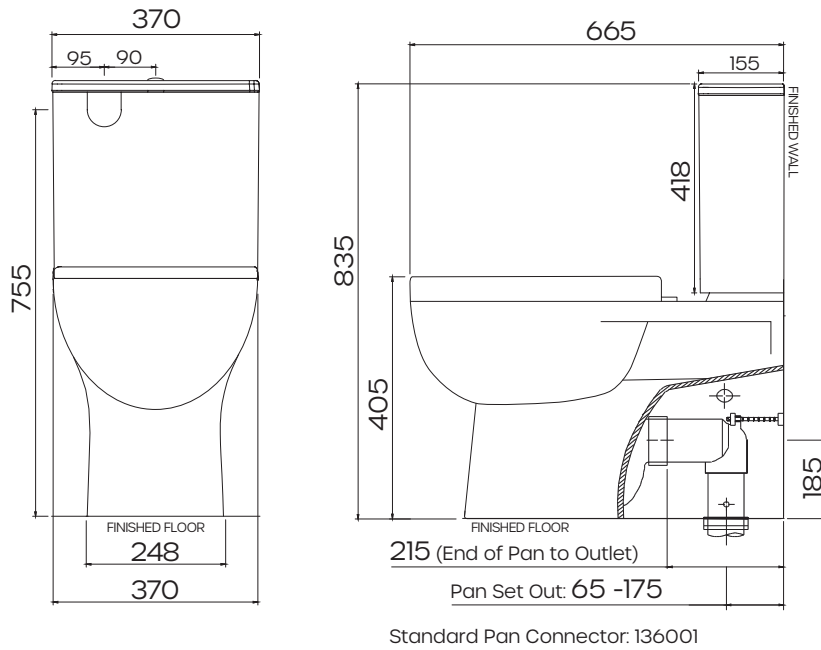

Atlanta Rimless Back to Wall Toilet Suite with Slim Seat

Product Code: 194382

WELS-Rating WELS 4 Star 3.5L avg flush

Product Specifications

Pan	Vitreous China
Cistern	Vitreous China
Item Colour	White
Rim Type	Rimless
Seat	Soft Close, Quick Release with Metal Hinges
Trap Type	S-trap set out 65mm - 175mm as standard. P-trap set out 185mm floor to centre of outlet. Optional S-trap set out 75mm - 200mm
Inlet Valve	WDI side entry inlet valve
Outlet Valve	WDI dual flush outlet valve

Raymor®

Atlanta Rimless Back to Wall Toilet Suite with Slim Seat

Product Code: 194382

Set Out Drawing

Optional Set Out Drawing

For more information call 1800 729 667 or visit raymor.com.au

© Registered trademark of Tradelink. All dimensions given are approximate and should be checked prior to installation. See raymor.com.au for full warranty details.