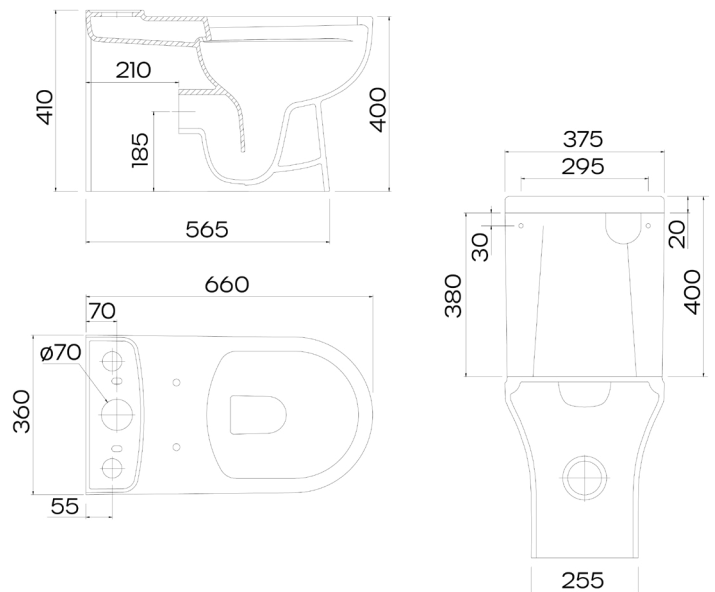

Atlanta Rimless Back to Wall Toilet Suite with Slim Seat

Product Code: 194382

WELS-Rating WELS 4 Star 3.5L avg flush

Product Specifications

Pan	Vitreous China
Cistern	Vitreous China
Item Colour	White
Rim Type	Rimless
Seat	Soft Close, Quick Release with Metal Hinges
Trap Type	S-trap set out 65mm - 175mm as standard. P-trap set out 185mm floor to centre of outlet. Optional S-trap set out 75mm - 200mm
Inlet Valve	WDI side entry inlet valve
Outlet Valve	WDI dual flush outlet valve

Limited Warranty
(visit raymor.com.au for full warranty details)

For more information call 1800 729 667 or visit raymor.com.au

© Registered trademark of Tradelink. All dimensions given are approximate and should be checked prior to installation. See raymor.com.au for full warranty details.

Raymor®

Atlanta Rimless Back to Wall Toilet Suite with Slim Seat

Product Code: 194382

Set Out Drawing

Optional Set Out Drawing

For more information call 1800 729 667 or visit raymor.com.au

© Registered trademark of Tradelink. All dimensions given are approximate and should be checked prior to installation. See raymor.com.au for full warranty details.