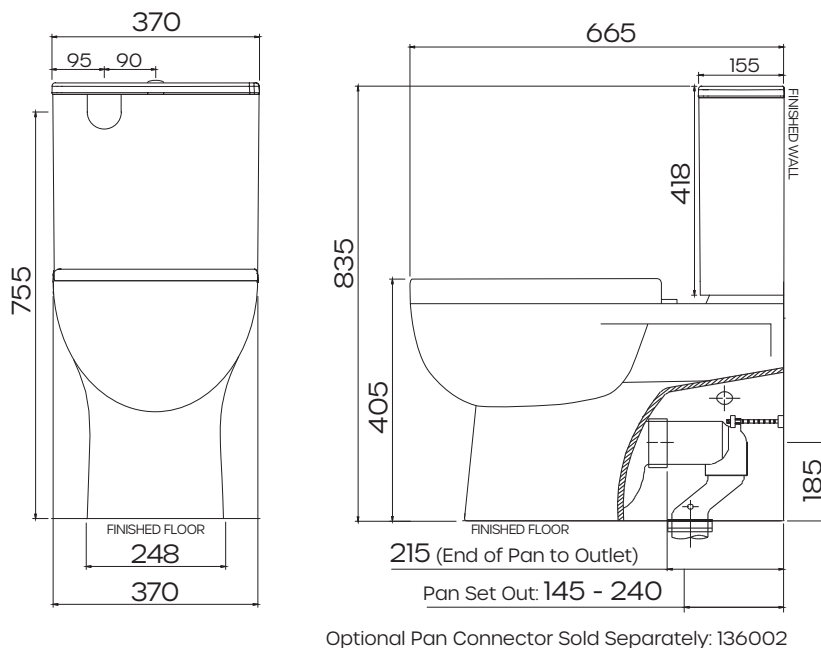

Atlanta Rimless Back to Wall Toilet Suite with Slim Seat

Product Code: 194382

WELS-Rating WELS 4 Star 3.5L avg flush

Product Specifications

Pan	Vitreous China
Cistern	Vitreous China
Item Colour	White
Rim Type	Rimless
Seat	Soft Close, Quick Release with Metal Hinges
Trap Type	S-trap set out 65mm - 175mm as standard. P-trap set out 185mm floor to centre of outlet. Optional S-trap set out 75mm - 200mm
Inlet Valve	WDI side entry inlet valve
Outlet Valve	WDI dual flush outlet valve

Raymor®

Atlanta Rimless Back to Wall Toilet Suite with Slim Seat

Product Code: 194382

Set Out Drawing

Optional Set Out Drawing

For more information call 1800 729 667 or visit raymor.com.au

© Registered trademark of Tradelink. All dimensions given are approximate and should be checked prior to installation. See raymor.com.au for full warranty details.