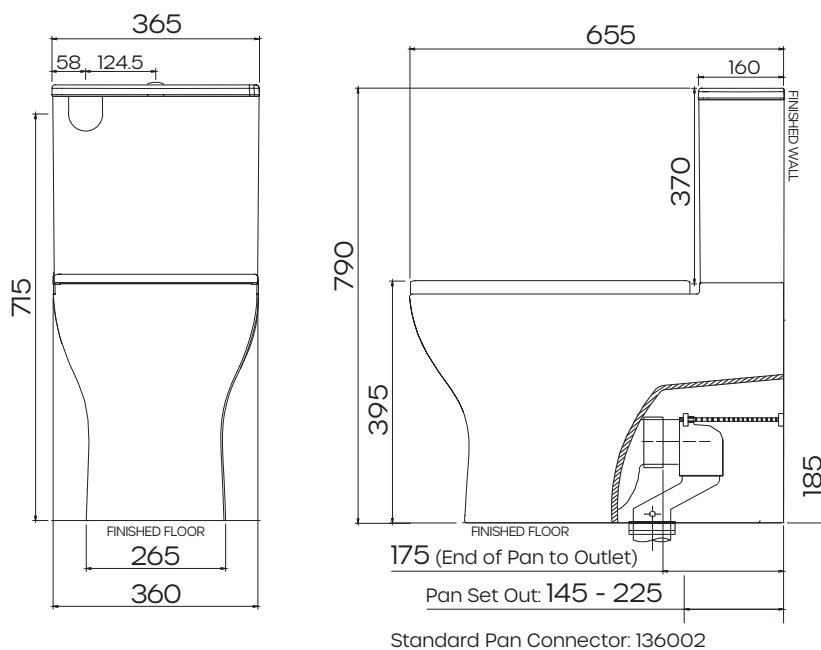

Alpha Rimless Back to Wall Toilet Suite with Slim Seat

Product Code: 194384

WELS-Rating WELS 4 Star 3.5L avg flush

Product Specifications

Pan	Vitreous China
Cistern	Vitreous China
Item Colour	White
Rim Type	Rimless
Seat	Soft Close, Quick Release with Metal Hinges
Trap Type	S-trap set out 75mm - 160mm as standard. P-trap set out 185mm floor to centre of outlet. Optional S-trap set out 145mm - 225mm
Inlet Valve	WDI side entry inlet valve
Outlet Valve	WDI dual flush outlet valve

Alpha Rimless Back to Wall Toilet Suite with Slim Seat

Product Code: 194384

Set Out Drawing

Optional Set Out Drawing

For more information call 1800 729 667 or visit raymor.com.au

© Registered trademark of Tradelink. All dimensions given are approximate and should be checked prior to installation. See raymor.com.au for full warranty details.