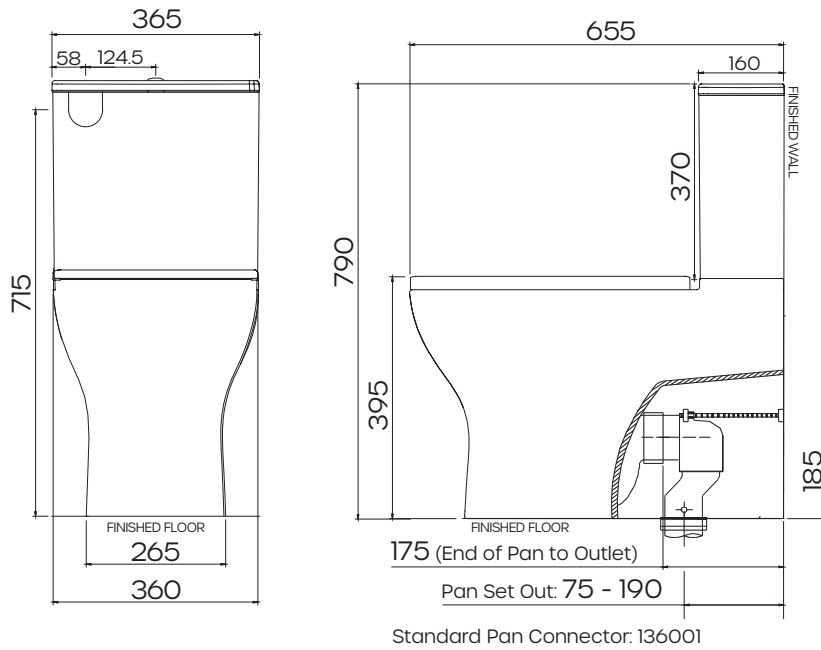

Alpha Rimless Back to Wall Toilet Suite with Slim Seat

Product Code: 194384

WELS-Rating WELS 4 Star 3.5L avg flush

Product Specifications

Pan	Vitreous China
Cistern	Vitreous China
Item Colour	White
Rim Type	Rimless
Seat	Soft Close, Quick Release with Metal Hinges
Trap Type	S-trap set out 75mm - 160mm as standard. P-trap set out 185mm floor to centre of outlet. Optional S-trap set out 145mm - 225mm
Inlet Valve	WDI side entry inlet valve
Outlet Valve	WDI dual flush outlet valve

Alpha Rimless Back to Wall Toilet Suite with Slim Seat

Product Code: 194384

Set Out Drawing

Optional Set Out Drawing

For more information call 1800 729 667 or visit raymor.com.au

© Registered trademark of Tradelink. All dimensions given are approximate and should be checked prior to installation. See raymor.com.au for full warranty details.