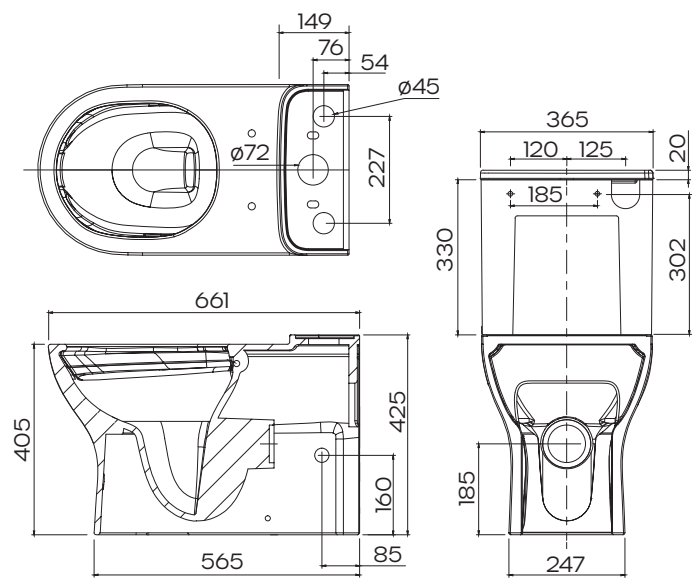

Alpha Rimless Back to Wall Toilet Suite with Slim Seat

Product Code: 194384

WELS-Rating WELS 4 Star 3.5L avg flush

Product Specifications

Pan	Vitreous China
Cistern	Vitreous China
Item Colour	White
Rim Type	Rimless
Seat	Soft Close, Quick Release with Metal Hinges
Trap Type	S-trap set out 75mm - 160mm as standard. P-trap set out 185mm floor to centre of outlet. Optional S-trap set out 145mm - 225mm
Inlet Valve	WDI side entry inlet valve
Outlet Valve	WDI dual flush outlet valve

Limited Warranty
(visit raymor.com.au for full warranty details)

For more information call 1800 729 667 or visit raymor.com.au

© Registered trademark of Tradelink. All dimensions given are approximate and should be checked prior to installation. See raymor.com.au for full warranty details.

Alpha Rimless Back to Wall Toilet Suite with Slim Seat

Product Code: 194384

Set Out Drawing

Optional Set Out Drawing

For more information call 1800 729 667 or visit raymor.com.au

© Registered trademark of Tradelink. All dimensions given are approximate and should be checked prior to installation. See raymor.com.au for full warranty details.