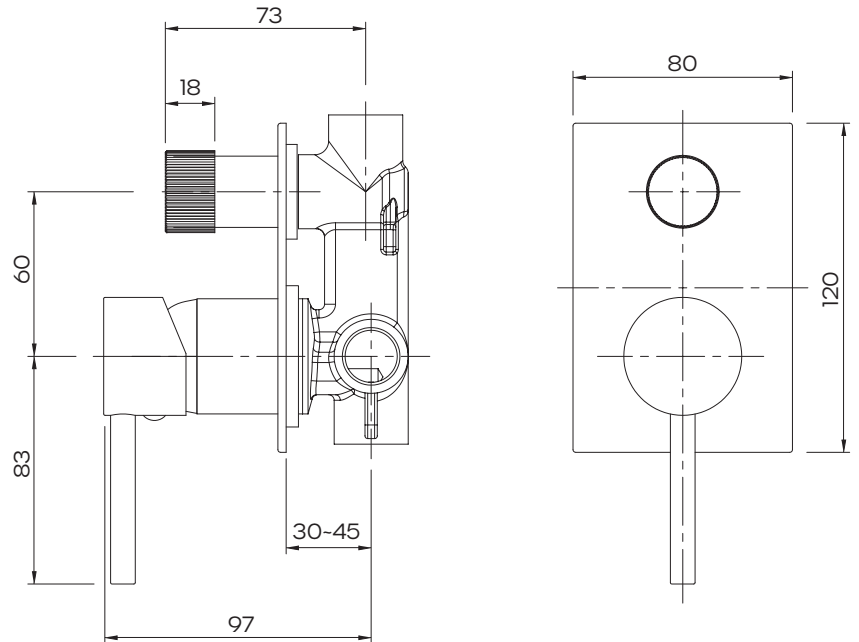

# Projix Square Bath or Shower Mixer Diverter

Black

Product Code: 190397

## Product Specifications

<b>Finish</b>	Black
<b>Material</b>	Brass
<b>Wall Plate design/size</b>	80 mm x 120 mm Rectangular
<b>Mounting</b>	Wall

**Limited Warranty**  
(visit [raymor.com.au](http://raymor.com.au) for full warranty details)