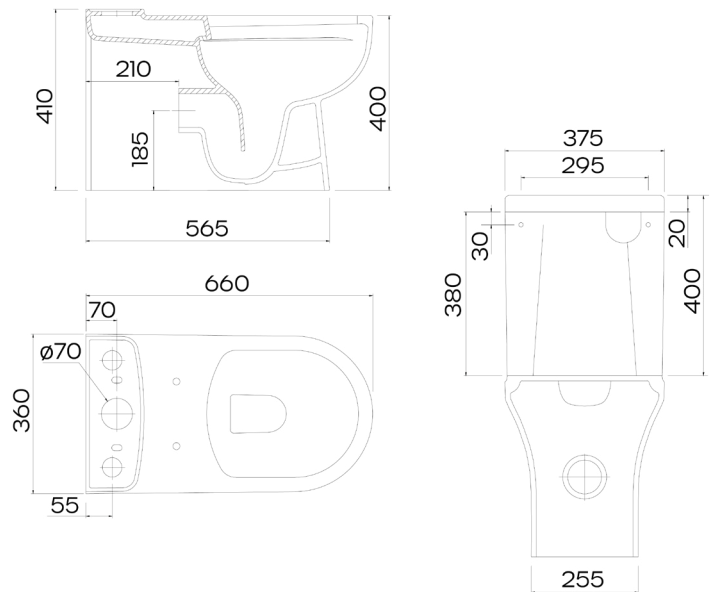

# Atlanta Rimless Back to Wall Toilet Suite with Standard Seat

Product Code: 194381

**WELS-Rating**                      WELS 4 Star 3.5L avg flush

## Product Specifications

<b>Pan</b>	Vitreous China
<b>Cistern</b>	Vitreous China
<b>Item Colour</b>	White
<b>Rim Type</b>	Rimless
<b>Seat</b>	Soft Close, Quick Release with Metal Hinges
<b>Trap Type</b>	S-trap set out 65mm - 175mm as standard. P-trap set out 185mm floor to centre of outlet. Optional S-trap set out 75mm - 200mm
<b>Inlet Valve</b>	WDI side entry inlet valve
<b>Outlet Valve</b>	WDI dual flush outlet valve

## Set Out Drawing