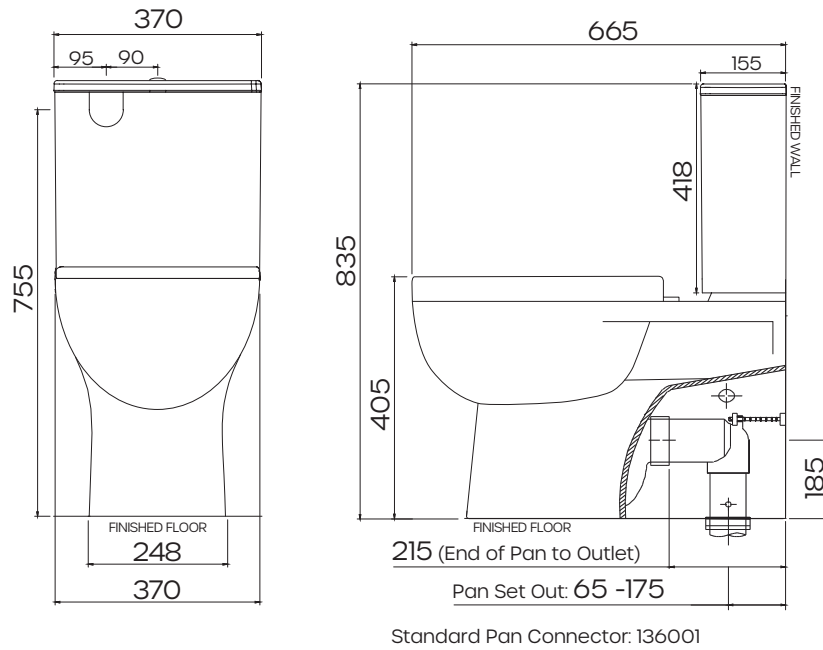

## Product Specifications

<b>Pan</b>	Vitreous China
<b>Cistern</b>	Vitreous China
<b>Item Colour</b>	White
<b>Rim Type</b>	Rimless
<b>Seat</b>	Soft Close, Quick Release with Metal Hinges
<b>Trap Type</b>	S-trap set out 65mm - 175mm as standard. P-trap set out 185mm floor to centre of outlet. Optional S-trap set out 75mm - 200mm
<b>Inlet Valve</b>	WDI side entry inlet valve
<b>Outlet Valve</b>	WDI dual flush outlet valve

**Limited Warranty**  
(visit [raymor.com.au](http://raymor.com.au) for full warranty details)

For more information call 1800 729 667 or visit [raymor.com.au](http://raymor.com.au)

© Registered trademark of Tradalink. All dimensions given are approximate and should be checked prior to installation. See [raymor.com.au](http://raymor.com.au) for full warranty details.

## Set Out Drawing