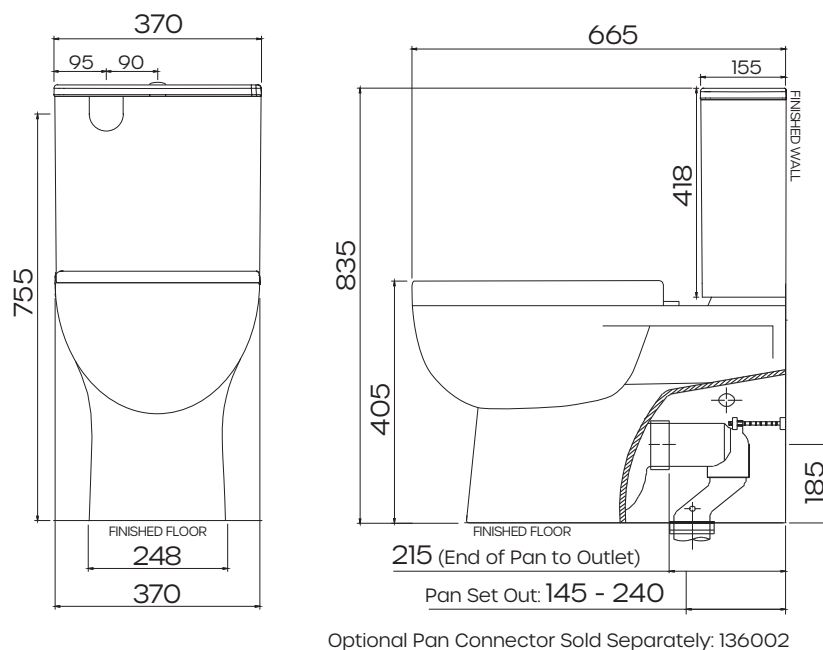

Optional Set Out Drawing

For more information call 1800 729 667 or visit raymor.com.au

© Registered trademark of Tradelink. All dimensions given are approximate and should be checked prior to installation. See raymor.com.au for full warranty details.

Raymor®