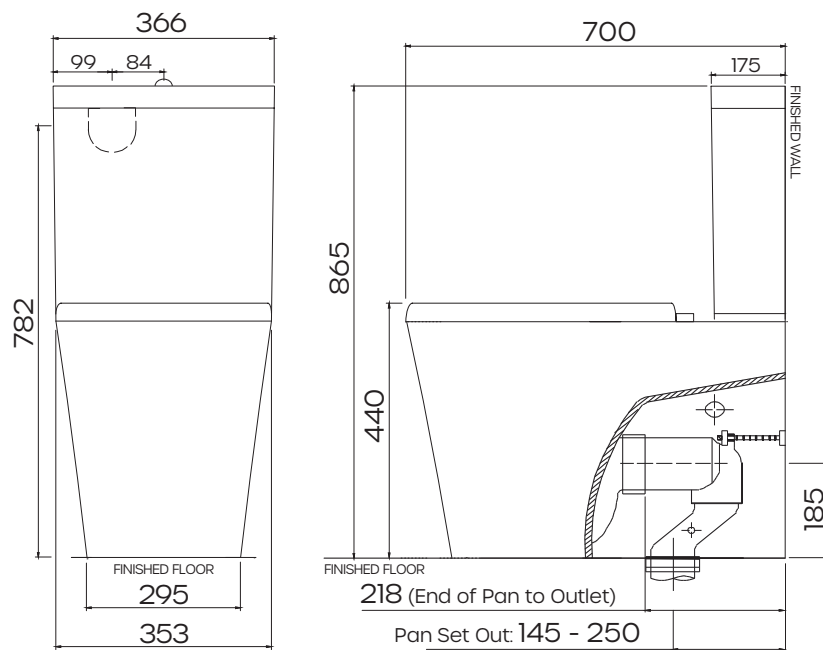

Optional Set Out Drawing

For more information call 1800 729 667 or visit raymor.com.au

© Registered trademark of Tradelink. All dimensions given are approximate and should be checked prior to installation. See raymor.com.au for full warranty details.

Raymor®