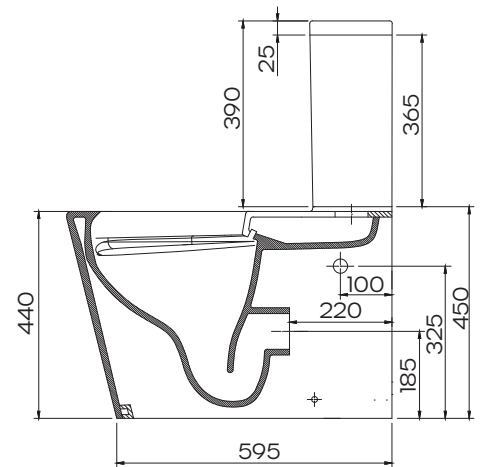

# Edge Rimless Comfort Height Toilet Suite with Standard Seat

Product Code: 194385

**WELS-Rating**                      WELS 4 Star 3.5L avg flush

## Product Specifications

<b>Pan</b>	Vitreous China
<b>Cistern</b>	Vitreous China
<b>Item Colour</b>	White
<b>Rim Type</b>	Rimless
<b>Seat</b>	Soft Close, Quick Release with Metal Hinges
<b>Trap Type</b>	S-trap set out 65mm - 175mm as standard. P-trap set out 185mm floor to centre of outlet. Optional S-trap set out 95mm - 220mm
<b>Inlet Valve</b>	WDI side entry inlet valve
<b>Outlet Valve</b>	WDI dual flush outlet valve