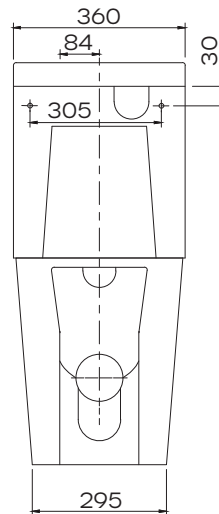

# Edge Rimless Comfort Height Toilet Suite with Standard Seat

Product Code: 194385

**WELS-Rating**                      WELS 4 Star 3.5L avg flush

## Product Specifications

<b>Pan</b>	Vitreous China
<b>Cistern</b>	Vitreous China
<b>Item Colour</b>	White
<b>Rim Type</b>	Rimless
<b>Seat</b>	Soft Close, Quick Release with Metal Hinges
<b>Trap Type</b>	S-trap set out 65mm - 175mm as standard. P-trap set out 185mm floor to centre of outlet. Optional S-trap set out 95mm - 220mm
<b>Inlet Valve</b>	WDI side entry inlet valve
<b>Outlet Valve</b>	WDI dual flush outlet valve

## Set Out Drawing