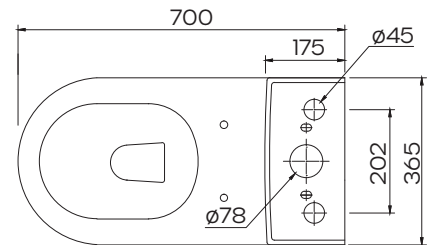

# Edge Rimless Comfort Height Toilet Suite with Standard Seat

Product Code: 194385

**WELS-Rating**                      WELS 4 Star 3.5L avg flush

## Product Specifications

<b>Pan</b>	Vitreous China
<b>Cistern</b>	Vitreous China
<b>Item Colour</b>	White
<b>Rim Type</b>	Rimless
<b>Seat</b>	Soft Close, Quick Release with Metal Hinges
<b>Trap Type</b>	S-trap set out 65mm - 175mm as standard. P-trap set out 185mm floor to centre of outlet. Optional S-trap set out 95mm - 220mm
<b>Inlet Valve</b>	WDI side entry inlet valve
<b>Outlet Valve</b>	WDI dual flush outlet valve