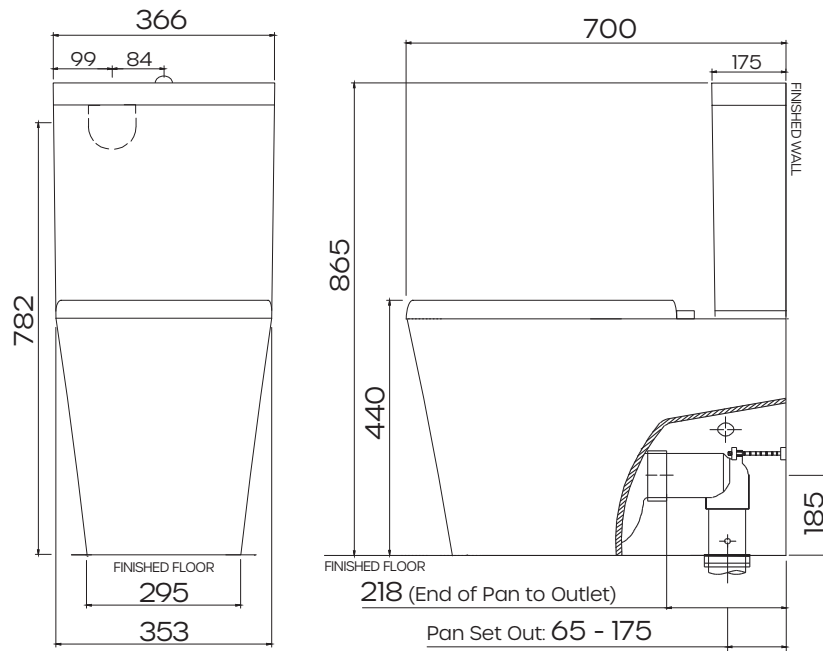

# Edge Rimless Comfort Height Toilet Suite with Standard Seat

Product Code: 194385

**WELS-Rating**                      WELS 4 Star 3.5L avg flush

## Product Specifications

<b>Pan</b>	Vitreous China
<b>Cistern</b>	Vitreous China
<b>Item Colour</b>	White
<b>Rim Type</b>	Rimless
<b>Seat</b>	Soft Close, Quick Release with Metal Hinges
<b>Trap Type</b>	S-trap set out 65mm - 175mm as standard. P-trap set out 185mm floor to centre of outlet. Optional S-trap set out 95mm - 220mm
<b>Inlet Valve</b>	WDI side entry inlet valve
<b>Outlet Valve</b>	WDI dual flush outlet valve

# Edge Rimless Comfort Height Toilet Suite with Standard Seat

Product Code: 194385

## Set Out Drawing