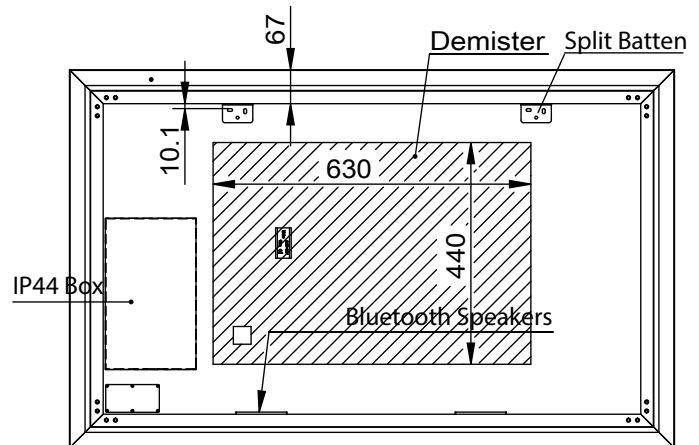

WARRANTY

5 years

*Conditions apply

To clean this mirror, wipe it with a soft microfiber cloth or a lint free cloth that has been rinsed in warm water and wrung out well, then rub the mirror gently with a soft dry cloth.

PLEASE do not use glass or window cleaner, or other cleaners with chemical agents. These may damage the silver coating and brown marks can result.

Please confirm all particulars with your sales consultant or refer to our website for more information prior to purchase.