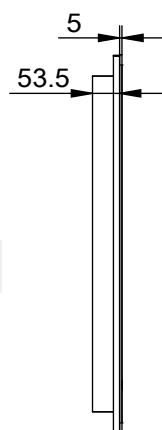

WARRANTY

5 years

*Conditions apply

To clean this mirror, wipe it with a soft microfiber cloth or a lint free cloth that has been rinsed in warm water and wrung out well, then rub the mirror gently with a soft dry cloth.

PLEASE do not use glass or window cleaner, or other cleaners with chemical agents. These may damage the silver coating and brown marks can result.

Please confirm all particulars with your sales consultant or refer to our website for more information prior to purchase.