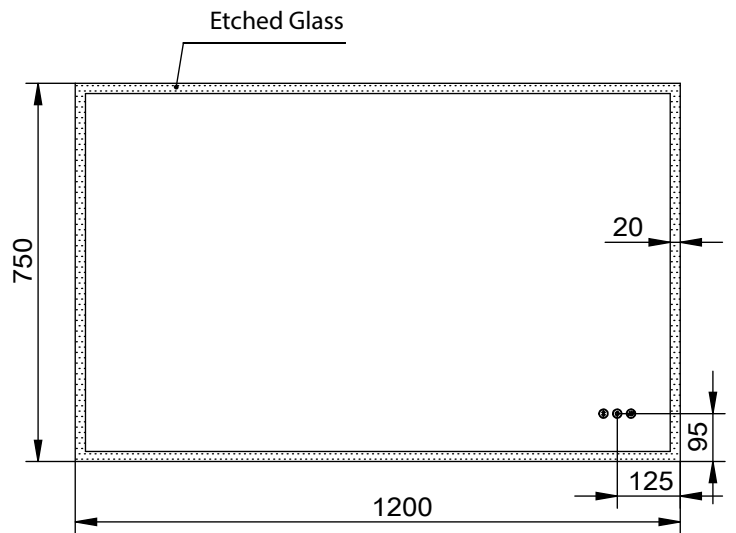

WARRANTY

5 years

*Conditions apply

To clean this mirror, wipe it with a soft microfiber cloth or a lint free cloth that has been rinsed in warm water and wrung out well, then rub the mirror gently with a soft dry cloth.

PLEASE do not use glass or window cleaner, or other cleaners with chemical agents. These may damage the silver coating and brown marks can result.

Please confirm all particulars with your sales consultant or refer to our website for more information prior to purchase.