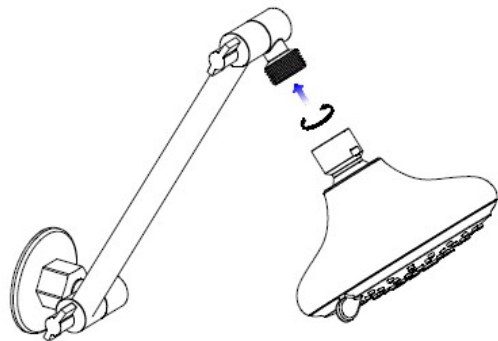

## Installation Guide: SCS1

1. Apply teflon tape

2. Push on cover plate

3. Screw on the shower arm

4. Screw on the shower head