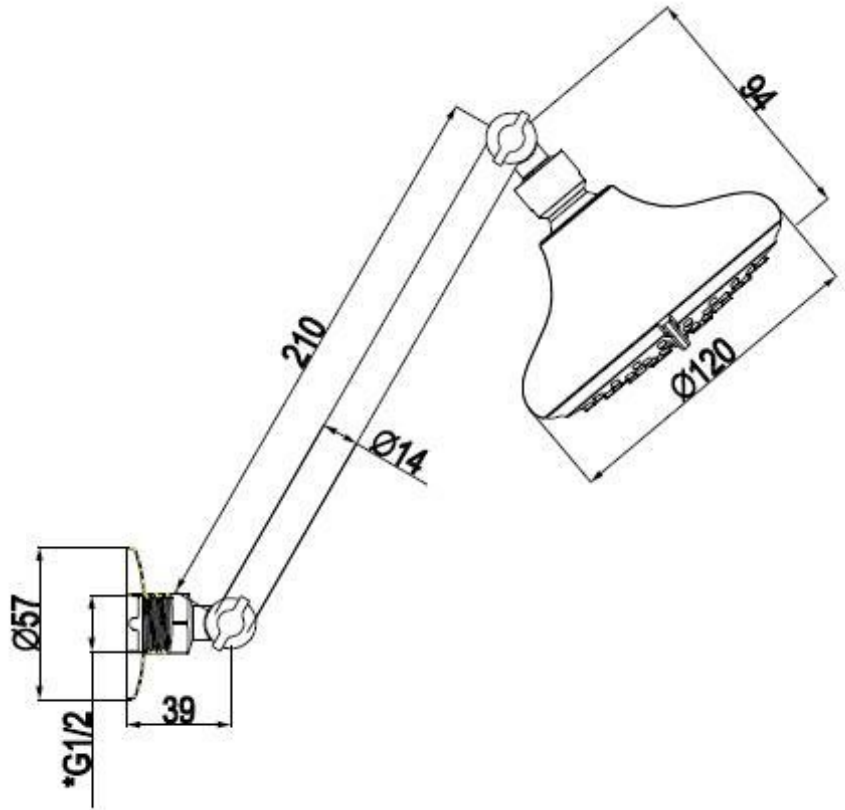

## Installation Guide: SCS1

1. Apply teflon tape

2. Push on cover plate

3. Screw on the shower arm

4. Screw on the shower head