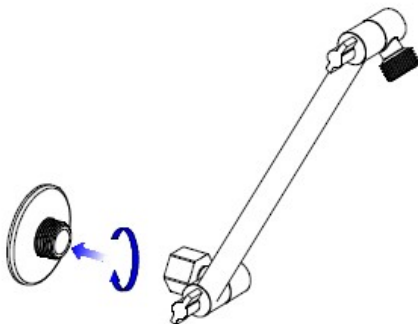

# Self-Cleaning All Directional Shower

*Revolution*  
SHOWERS

## Installation Guide: SCS1

1. Apply teflon tape

2. Push on cover plate

3. Screw on the shower arm

4. Screw on the shower head