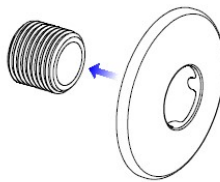

## Installation Guide: SCS1

1. Apply teflon tape

2. Push on cover plate

3. Screw on the shower arm

4. Screw on the shower head