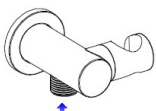

## Installation Guide: SCS2

1. Apply teflon tape

2. Push on cover plate and screw on wall bracket

3. Screw on the  
hose

4. Screw on the hand shower