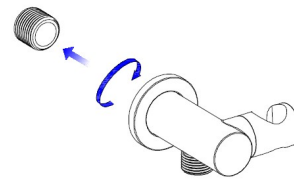

## Installation Guide: SCS2

1. Apply teflon tape

2. Push on cover plate and screw on wall bracket

3. Screw on the  
hose

4. Screw on the hand shower