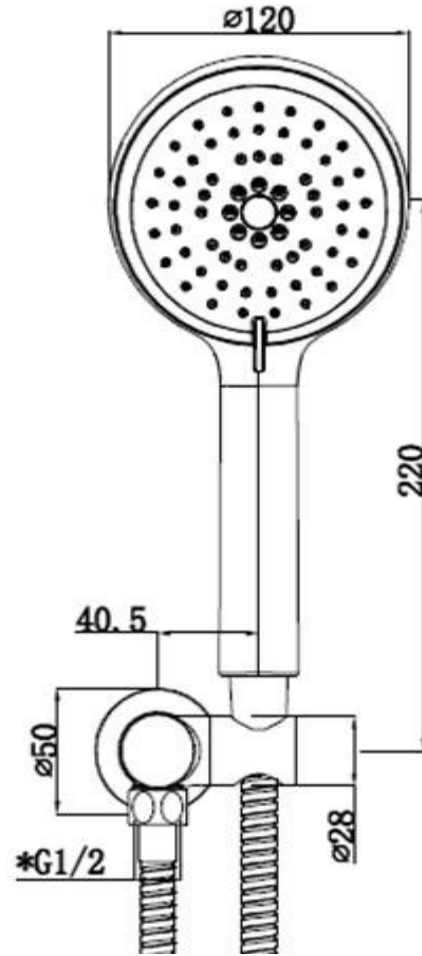

## Installation Guide: SCS2

1. Apply teflon tape

2. Push on cover plate and screw on wall bracket

3. Screw on the  
hose

4. Screw on the hand shower