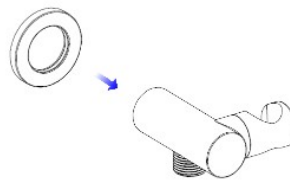

## Installation Guide: SCS2

1. Apply teflon tape

2. Push on cover plate and screw on wall bracket

3. Screw on the  
hose

4. Screw on the hand shower