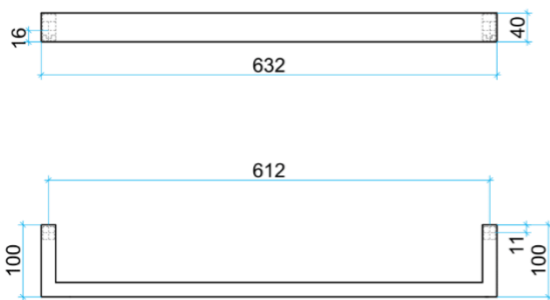

# Thermorail Towel Rails 12V

Electric Heated Towel Rails for use in bathrooms

Stock Code	Finish	Size (mm)	Output (W)	No. of Bars
DSS6BR	Brushed Stainless Steel	W632 x H40 x D100	23 Watts	1

**PLEASE NOTE:** Specifications are for information purposes only. Whilst every effort has been made to ensure the product specifications are accurate, due to continuing product development and improvement the specifications are subject to change. Specifications can be used to rough in and fit timber supports in the wall however we recommend no holes are drilled without having the product on site or verifying the details with the manufacturer. Thermogroup cannot be held liable or responsible for errors due to updated specifications.