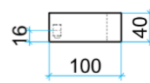

# Thermorail Towel Rails 12V

Electric Heated Towel Rails for use in bathrooms

Stock Code	Finish	Size (mm)	Output (W)	No. of Bars
DSS6BR	Brushed Stainless Steel	W632 x H40 x D100	23 Watts	1

**PLEASE NOTE:** Specifications are for information purposes only. Whilst every effort has been made to ensure the product specifications are accurate, due to continuing product development and improvement the specifications are subject to change. Specifications can be used to rough in and fit timber supports in the wall however we recommend no holes are drilled without having the product on site or verifying the details with the manufacturer. Thermogroup cannot be held liable or responsible for errors due to updated specifications.