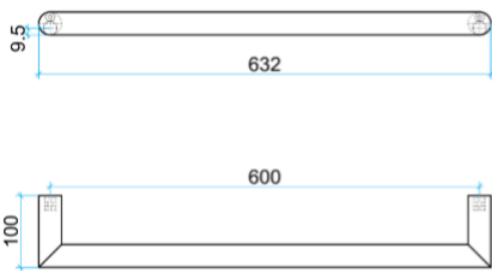

Thermorail Towel Rails 12V

Electric Heated Towel Rails for use in bathrooms

Stock Code	Finish	Size (mm)	Output (W)	No. of Bars
DSR6BR	Brushed Stainless Steel	W632 x H32 x D100	18 Watts	1

PLEASE NOTE: Specifications are for information purposes only. Whilst every effort has been made to ensure the product specifications are accurate, due to continuing product development and improvement the specifications are subject to change. Specifications can be used to rough in and fit timber supports in the wall however we recommend no holes are drilled without having the product on site or verifying the details with the manufacturer. Thermogroup cannot be held liable or responsible for errors due to updated specifications.