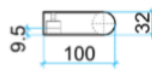

Thermorail Towel Rails 12V

Electric Heated Towel Rails for use in bathrooms

Stock Code	Finish	Size (mm)	Output (W)	No. of Bars
DSR6BR	Brushed Stainless Steel	W632 x H32 x D100	18 Watts	1

PLEASE NOTE: Specifications are for information purposes only. Whilst every effort has been made to ensure the product specifications are accurate, due to continuing product development and improvement the specifications are subject to change. Specifications can be used to rough in and fit timber supports in the wall however we recommend no holes are drilled without having the product on site or verifying the details with the manufacturer. Thermogroup cannot be held liable or responsible for errors due to updated specifications.