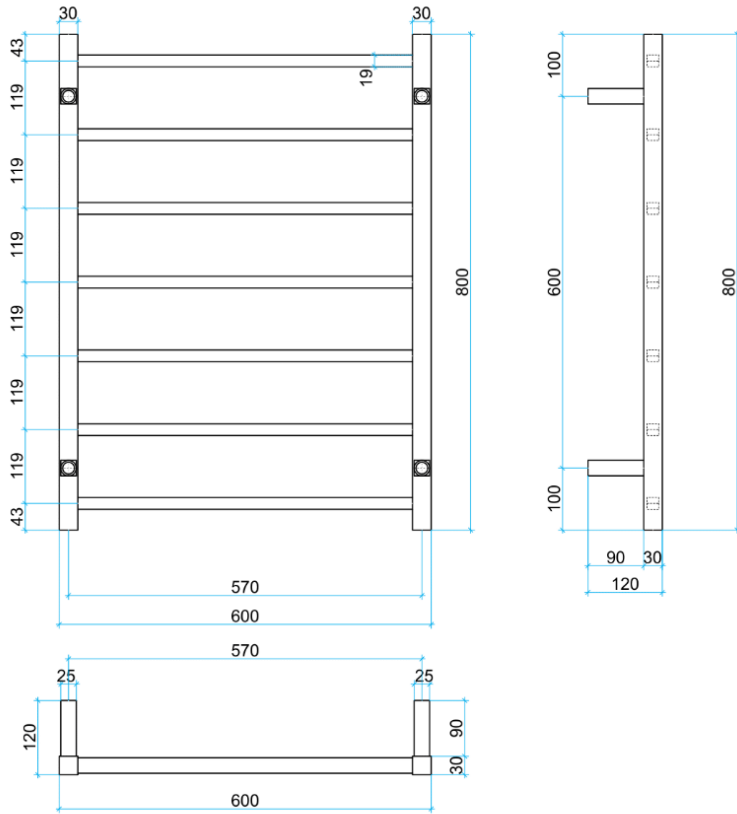

Thermorail Ladder Towel Rails 12V

Electric Heated Towel Rails for use in bathrooms

Stock Code	Finish	Size (mm)	Output (W)	No. of Bars
SR4412B	Matt Black	W600 x H800 x D122	90 Watts	7

PLEASE NOTE: Specifications are for information purposes only. Whilst every effort has been made to ensure the product specifications are accurate, due to continuing product development and improvement the specifications are subject to change. Specifications can be used to rough in and fit timber supports in the wall however we recommend no holes are drilled without having the product on site or verifying the details with the manufacturer. Thermogroup cannot be held liable or responsible for errors due to updated specifications.