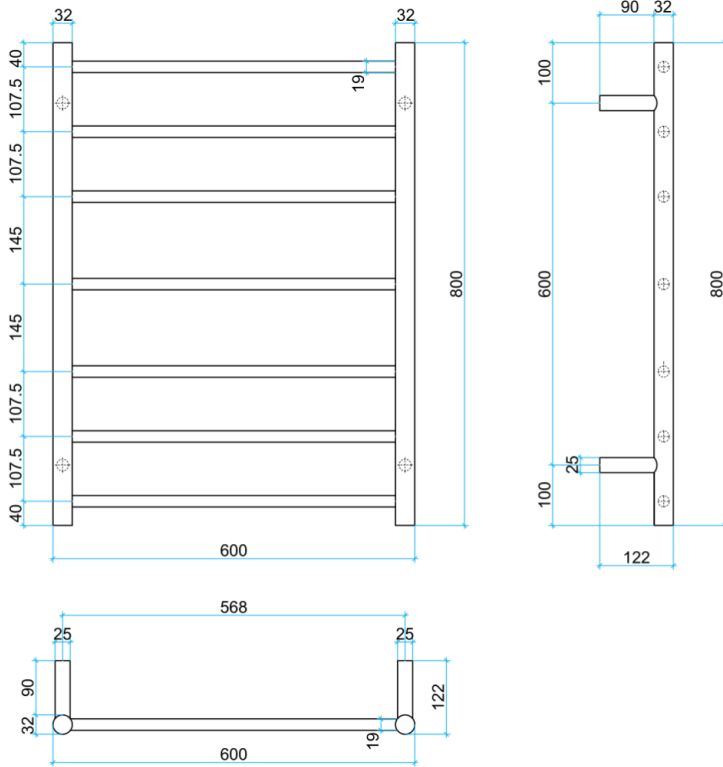

Thermorail Ladder Towel Rails 240V

Electric Heated Towel Rails for use in bathrooms

This rail has Multiflex wiring which means that there is a connection point on both the left and right hand side of the rail and the lead can be connected to either side. Being a dry electric element rail, this can be mounted either way up meaning the wiring can be from any of the four mounting points.

Stock Code	Finish	Size (mm)	Output (W)	No. of Bars
SR44MB	Matt Black	W600 x H800 x D122	100 Watts	7

-
-
-
-
-
-
-

PLEASE NOTE: Specifications are for information purposes only. Whilst every effort has been made to ensure the product specifications are accurate, due to continuing product development and improvement the specifications are subject to change. Specifications can be used to rough in and fit timber supports in the wall however we recommend no holes are drilled without having the product on site or verifying the details with the manufacturer. Thermogroup cannot be held liable or responsible for errors due to updated specifications.