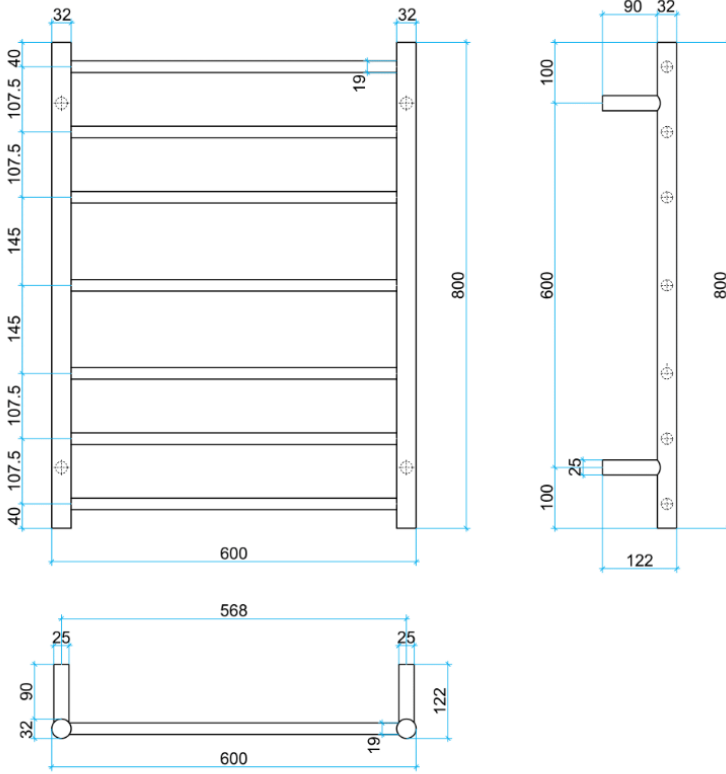

Thermorail Ladder Towel Rails 240V

Electric Heated Towel Rails for use in bathrooms

This rail has Multiflex wiring which means that there is a connection point on both the left and right hand side of the rail and the lead can be connected to either side. Being a dry electric element rail, this can be mounted either way up meaning the wiring can be from any of the four mounting points.

Stock Code	Finish	Size (mm)	Output (W)	No. of Bars
SR44M	Polished Stainless Steel	W600 x H800 x D122	80 Watts	7

PLEASE NOTE: Specifications are for information purposes only. Whilst every effort has been made to ensure the product specifications are accurate, due to continuing product development and improvement the specifications are subject to change. Specifications can be used to rough in and fit timber supports in the wall however we recommend no holes are drilled without having the product on site or verifying the details with the manufacturer. Thermogroup cannot be held liable or responsible for errors due to updated specifications.