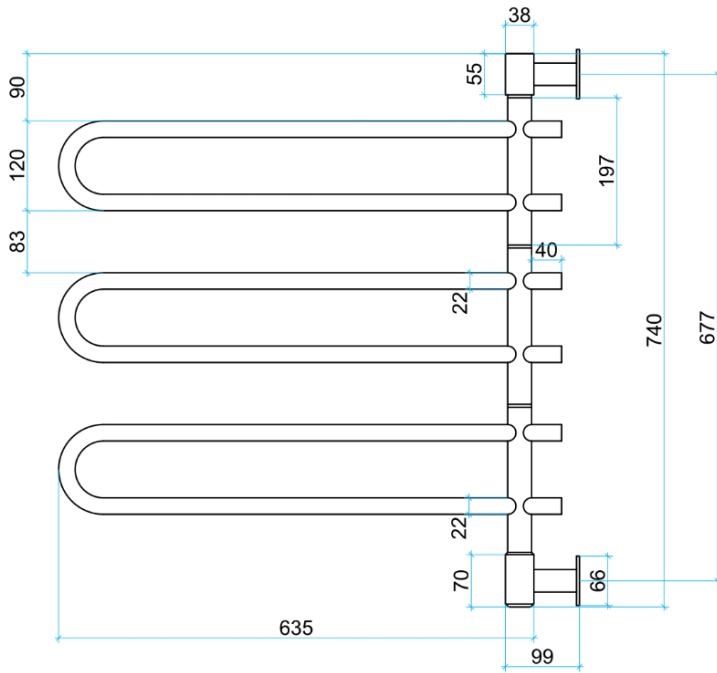

Thermorail Swivel Towel Rails 240V

Electric Heated Towel Rails for use in bathrooms

Stock Code	Finish	Size (mm)	Output (W)	No. of Bars
SV43	Polished Stainless Steel	W675 x H740 x D99	77 Watts	6

- TEN YEARS WARRANTY
- SAFE FOR USE IN BATHROOMS
- QUALITY STAINLESS STEEL
- DRY ELECTRIC ELEMENT
- BOTTOM EXPOSED OR CONCEALED WIRING
- HORIZONTAL AND VERTICAL BAR SIZES
- ON/OFF SWITCH ON UNIT

PLEASE NOTE: Specifications are for information purposes only. Whilst every effort has been made to ensure the product specifications are accurate, due to continuing product development and improvement the specifications are subject to change. Specifications can be used to rough in and fit timber supports in the wall however we recommend no holes are drilled without having the product on site or verifying the details with the manufacturer. Thermogroup cannot be held liable or responsible for errors due to updated specifications.