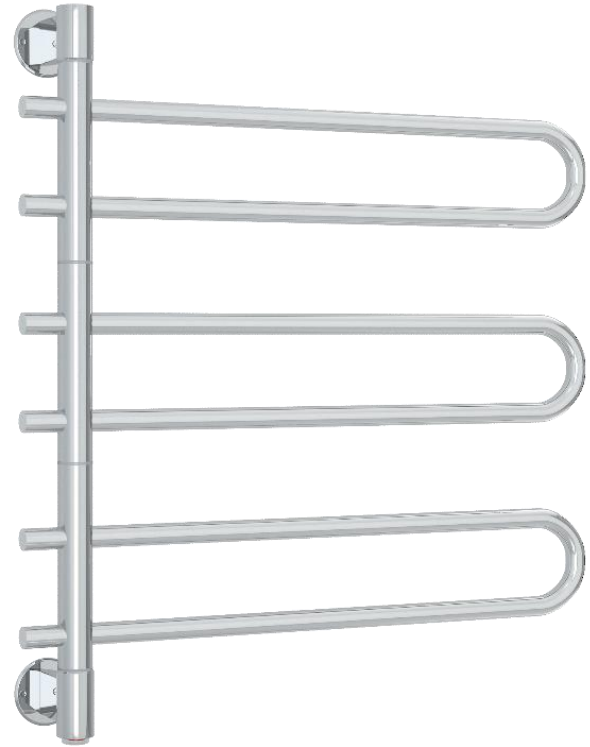

Thermorail Swivel Towel Rails 240V

Electric Heated Towel Rails for use in bathrooms

Stock Code	Finish	Size (mm)	Output (W)	No. of Bars
SV43	Polished Stainless Steel	W675 x H740 x D99	77 Watts	6

- TEN YEARS WARRANTY
- SAFE FOR USE IN BATHROOMS
- QUALITY STAINLESS STEEL
- DRY ELECTRIC ELEMENT
- BOTTOM EXPOSED OR CONCEALED WIRING
- HORIZONTAL AND VERTICAL BAR SIZES
- ON/OFF SWITCH ON UNIT

PLEASE NOTE: Specifications are for information purposes only. Whilst every effort has been made to ensure the product specifications are accurate, due to continuing product development and improvement the specifications are subject to change. Specifications can be used to rough in and fit timber supports in the wall however we recommend no holes are drilled without having the product on site or verifying the details with the manufacturer. Thermogroup cannot be held liable or responsible for errors due to updated specifications.